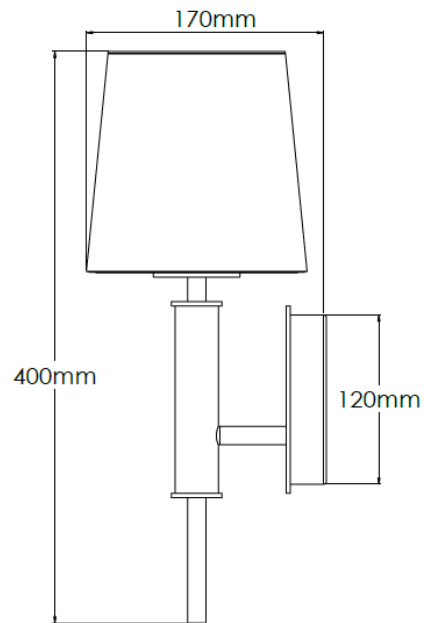

Product Description

Old English brass and carbonne wall lamp with saxon ivory fabric shade

Technical Specification

MATERIAL	Brass	IP Rating	IP20
FINISH	Old English Light M6/OEBL	HEIGHT	400mm
LAMPHOLDER TYPE	E27 x 1	WIDTH	155mm
RECOMMENDED LAMP	GLS	DEPTH/PROJECTION	170mm
MAX WATTAGE	12W	BACK/CEILING PLATE	120mm
CERTIFICATIONS	UKCA CE	BASE DIAMETER	N/A
DIMMABLE	Mains - If lamps are compatible	WEIGHT	5kg
CLASS I / II / III	Class I	SHADE MATERIAL	Fabric

Product Description

Old English brass and carbonne wall lamp with tussan spiced gold fabric shade

Technical Specification

MATERIAL	Brass	IP Rating	IP20
FINISH	Old English Light M6/OEBL	HEIGHT	400mm
LAMPHOLDER TYPE	E27 x 1	WIDTH	155mm
RECOMMENDED LAMP	GLS	DEPTH/PROJECTION	170mm
MAX WATTAGE	12W	BACK/CEILING PLATE	120mm
CERTIFICATIONS	UKCA CE	BASE DIAMETER	N/A
DIMMABLE	Mains - If lamps are compatible	WEIGHT	5kg
CLASS I / II / III	Class I	SHADE MATERIAL	Fabric