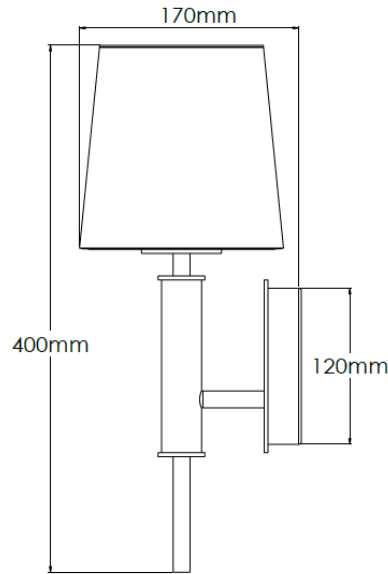

Product Description

Old English brass and carbonne wall lamp with saxon ivory fabric shade

Technical Specification

MATERIAL	Brass	IP Rating	IP20
FINISH	Old English Light M6/OEBL	HEIGHT	400mm
LAMPHOLDER TYPE	E27 x 1	WIDTH	155mm
RECOMMENDED LAMP	GLS	DEPTH/PROJECTION	170mm
MAX WATTAGE	12W	BACK/CEILING PLATE	120mm
CERTIFICATIONS	UKCA CE	BASE DIAMETER	N/A
DIMMABLE	Mains - If lamps are compatible	WEIGHT	5kg
CLASS I / II / III	Class I	SHADE MATERIAL	Fabric

Product Description

Old English brass and carbonne wall lamp with tussan spiced gold fabric shade

Technical Specification

MATERIAL	Brass	IP Rating	IP20
FINISH	Old English Light M6/OEBL	HEIGHT	400mm
LAMPHOLDER TYPE	E27 x 1	WIDTH	155mm
RECOMMENDED LAMP	GLS	DEPTH/PROJECTION	170mm
MAX WATTAGE	12W	BACK/CEILING PLATE	120mm
CERTIFICATIONS	UKCA CE	BASE DIAMETER	N/A
DIMMABLE	Mains - If lamps are compatible	WEIGHT	5kg
CLASS I / II / III	Class I	SHADE MATERIAL	Fabric