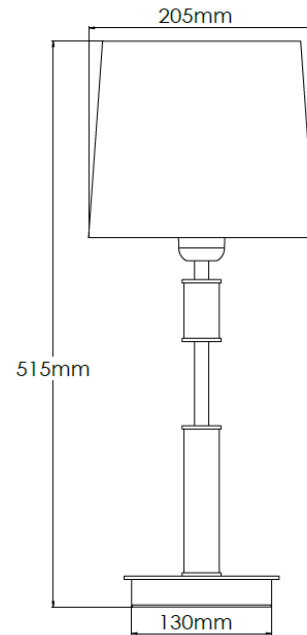

Product Description

Medium, old English brass and carbonne table lamp with saxon ivory fabric shade

Technical Specification

MATERIAL	Brass	IP Rating	IP20
FINISH	Carbonne M6/CRB	HEIGHT	515mm
LAMPHOLDER TYPE	E27 x 1	WIDTH	205mm
RECOMMENDED LAMP	GLS	DEPTH/PROJECTION	205mm
MAX WATTAGE	12W	BACK/CEILING PLATE	N/A
CERTIFICATIONS	UKCA CE, UL	BASE DIAMETER	130mm
DIMMABLE	Mains - If lamps are compatible	WEIGHT	8kg
CLASS I / II / III	Class I	SHADE MATERIAL	Fabric