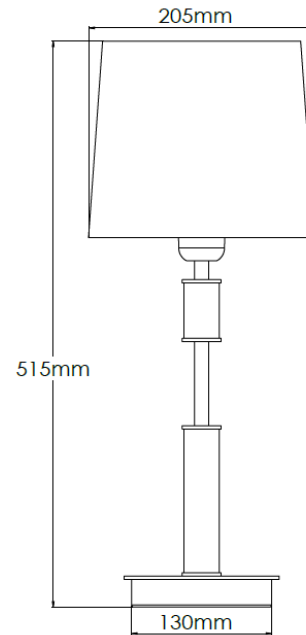

Product Description

Medium, old English brass and carbonne table lamp with saxon ivory fabric shade

Technical Specification

MATERIAL	Brass	IP Rating	IP20
FINISH	Carbonne M6/CRB	HEIGHT	515mm
LAMPHOLDER TYPE	E27 x 1	WIDTH	205mm
RECOMMENDED LAMP	GLS	DEPTH/PROJECTION	205mm
MAX WATTAGE	12W	BACK/CEILING PLATE	N/A
CERTIFICATIONS	UKCA CE, UL	BASE DIAMETER	130mm
DIMMABLE	Mains - If lamps are compatible	WEIGHT	8kg
CLASS I / II / III	Class I	SHADE MATERIAL	Fabric