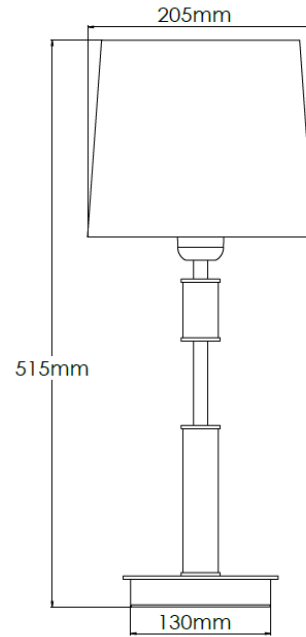

Product Description

Medium, old English brass and carbonne table lamp with saxon ivory fabric shade

Technical Specification

MATERIAL	Brass	IP Rating	IP20
FINISH	Carbonne M6/CRB	HEIGHT	515mm
LAMPHOLDER TYPE	E27 x 1	WIDTH	205mm
RECOMMENDED LAMP	GLS	DEPTH/PROJECTION	205mm
MAX WATTAGE	12W	BACK/CEILING PLATE	N/A
CERTIFICATIONS	UKCA CE	BASE DIAMETER	130mm
DIMMABLE	Mains - If lamps are compatible	WEIGHT	8kg
CLASS I / II / III	Class I	SHADE MATERIAL	Fabric