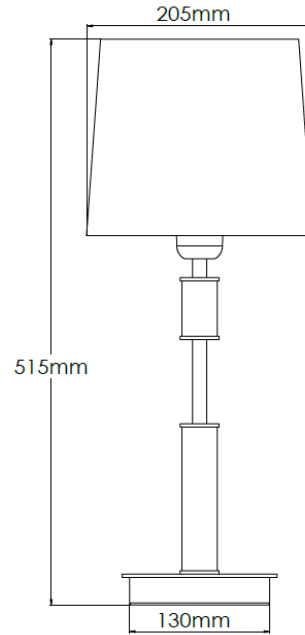

Product Description

Medium, old English brass and carbonne table lamp with saxon ivory fabric shade

Technical Specification

MATERIAL	Brass	IP Rating	IP20
FINISH	Carbonne M6/CRB	HEIGHT	515mm
LAMPHOLDER TYPE	E27 x 1	WIDTH	205mm
RECOMMENDED LAMP	GLS	DEPTH/PROJECTION	205mm
MAX WATTAGE	12W	BACK/CEILING PLATE	N/A
CERTIFICATIONS	UKCA CE	BASE DIAMETER	130mm
DIMMABLE	Mains - If lamps are compatible	WEIGHT	8kg
CLASS I / II / III	Class I	SHADE MATERIAL	Fabric