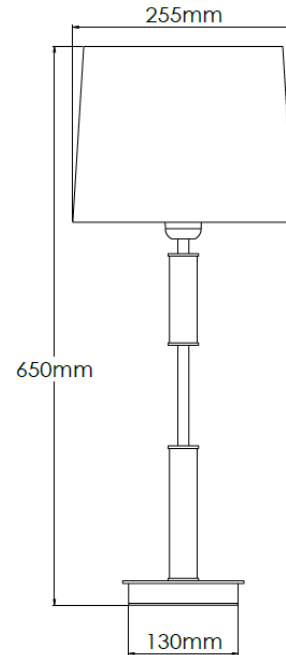

## Product Description

Large, old English brass and carbonne table lamp with saxon ivory fabric shade

## Technical Specification

<b>MATERIAL</b>	Brass	<b>IP Rating</b>	IP20
<b>FINISH</b>	Carbonne M6/CRB	<b>HEIGHT</b>	650mm
<b>LAMPHOLDER TYPE</b>	E27 x 1	<b>WIDTH</b>	255mm
<b>RECOMMENDED LAMP</b>	GLS	<b>DEPTH/PROJECTION</b>	255mm
<b>MAX WATTAGE</b>	12W	<b>BACK/CEILING PLATE</b>	N/A
<b>CERTIFICATIONS</b>	UKCA CE, UL	<b>BASE DIAMETER</b>	130mm
<b>DIMMABLE</b>	Mains - If lamps are compatible	<b>WEIGHT</b>	10kg
<b>CLASS I / II / III</b>	Class I	<b>SHADE MATERIAL</b>	Fabric