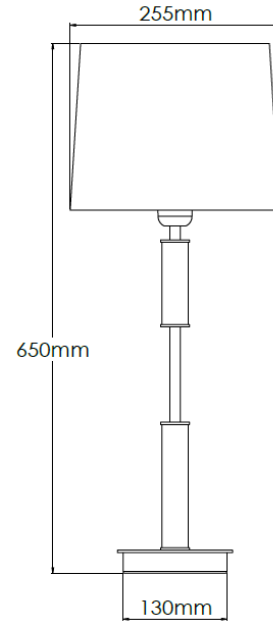

## Product Description

Large, old English brass and carbonne table lamp with saxon ivory fabric shade

## Technical Specification

<b>MATERIAL</b>	Brass	<b>IP Rating</b>	IP20
<b>FINISH</b>	Carbonne M6/CRB	<b>HEIGHT</b>	650mm
<b>LAMPHOLDER TYPE</b>	E27 x 1	<b>WIDTH</b>	255mm
<b>RECOMMENDED LAMP</b>	GLS	<b>DEPTH/PROJECTION</b>	255mm
<b>MAX WATTAGE</b>	12W	<b>BACK/CEILING PLATE</b>	N/A
<b>CERTIFICATIONS</b>	UKCA CE, UL	<b>BASE DIAMETER</b>	130mm
<b>DIMMABLE</b>	Mains - If lamps are compatible	<b>WEIGHT</b>	10kg
<b>CLASS I / II / III</b>	Class I	<b>SHADE MATERIAL</b>	Fabric