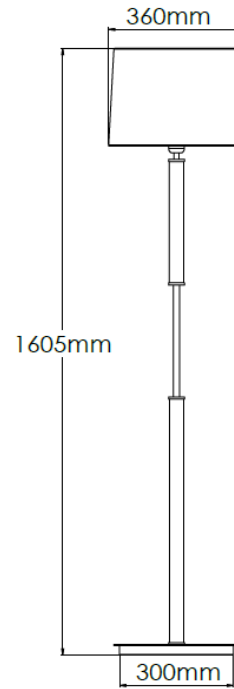

## Product Description

Old English brass and carbonne floor lamp with Saxon ivory fabric shade

## Technical Specification

<b>MATERIAL</b>	Brass	<b>IP Rating</b>	IP20
<b>FINISH</b>	Carbonne M6/CRB	<b>HEIGHT</b>	1605mm
<b>LAMPHOLDER TYPE</b>	E27 x 1	<b>WIDTH</b>	360mm
<b>RECOMMENDED LAMP</b>	GLS	<b>DEPTH/PROJECTION</b>	360mm
<b>MAX WATTAGE</b>	12W	<b>BACK/CEILING PLATE</b>	N/A
<b>CERTIFICATIONS</b>	UKCA CE, UL	<b>BASE DIAMETER</b>	300mm
<b>DIMMABLE</b>	Mains - If lamps are compatible	<b>WEIGHT</b>	15kg
<b>CLASS I / II / III</b>	Class I	<b>SHADE MATERIAL</b>	Fabric