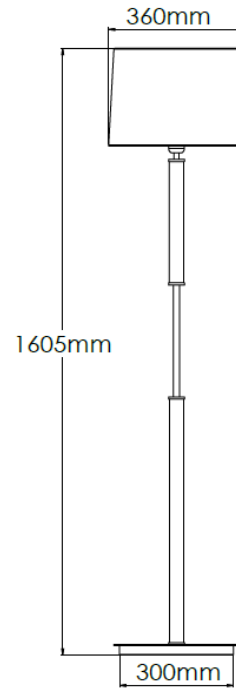

## Product Description

Old English brass and carbonne floor lamp with Saxon ivory fabric shade

## Technical Specification

<b>MATERIAL</b>	Brass	<b>IP Rating</b>	IP20
<b>FINISH</b>	Carbonne M6/CRB	<b>HEIGHT</b>	1605mm
<b>LAMPHOLDER TYPE</b>	E27 x 1	<b>WIDTH</b>	360mm
<b>RECOMMENDED LAMP</b>	GLS	<b>DEPTH/PROJECTION</b>	360mm
<b>MAX WATTAGE</b>	12W	<b>BACK/CEILING PLATE</b>	N/A
<b>CERTIFICATIONS</b>	UKCA CE, UL	<b>BASE DIAMETER</b>	300mm
<b>DIMMABLE</b>	Mains - If lamps are compatible	<b>WEIGHT</b>	15kg
<b>CLASS I / II / III</b>	Class I	<b>SHADE MATERIAL</b>	Fabric

## Product Description

Old English brass and carbonne floor lamp with tussan spiced gold fabric shade