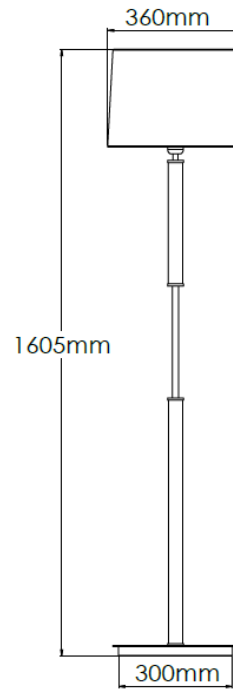

## Product Description

Old English brass and carbonne floor lamp with Saxon ivory fabric shade

## Technical Specification

MATERIAL	Brass	IP Rating	IP20
FINISH	Carbonne M6/CRB	HEIGHT	1605mm
LAMPHOLDER TYPE	E27 x 1	WIDTH	360mm
RECOMMENDED LAMP	GLS	DEPTH/PROJECTION	360mm
MAX WATTAGE	12W	BACK/CEILING PLATE	N/A
CERTIFICATIONS	UKCA CE	BASE DIAMETER	300mm
DIMMABLE	Mains - If lamps are compatible	WEIGHT	15kg
CLASS I / II / III	Class I	SHADE MATERIAL	Fabric

## Technical Specification

<b>MATERIAL</b>	Brass	<b>IP Rating</b>	IP20
<b>FINISH</b>	Carbonne M6/CRB	<b>HEIGHT</b>	1605mm
<b>LAMPHOLDER TYPE</b>	E27 x 1	<b>WIDTH</b>	360mm
<b>RECOMMENDED LAMP</b>	GLS	<b>DEPTH/PROJECTION</b>	360mm
<b>MAX WATTAGE</b>	12W	<b>BACK/CEILING PLATE</b>	N/A
<b>CERTIFICATIONS</b>	UKCA CE	<b>BASE DIAMETER</b>	300mm
<b>DIMMABLE</b>	Mains - If lamps are compatible	<b>WEIGHT</b>	15kg
<b>CLASS I / II / III</b>	Class I	<b>SHADE MATERIAL</b>	Fabric