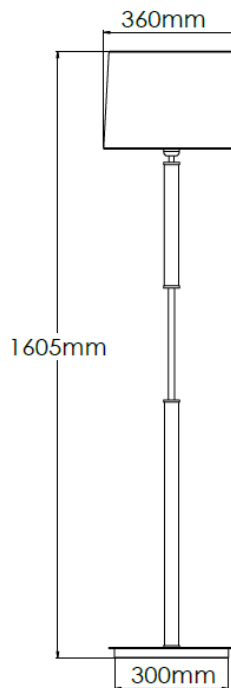

## Product Description

Old English brass and carbonne floor lamp with Saxon ivory fabric shade

## Technical Specification

MATERIAL	Brass	IP Rating	IP20
FINISH	Carbonne M6/CRB	HEIGHT	1605mm
LAMPHOLDER TYPE	E27 x 1	WIDTH	360mm
RECOMMENDED LAMP	GLS	DEPTH/PROJECTION	360mm
MAX WATTAGE	12W	BACK/CEILING PLATE	N/A
CERTIFICATIONS	UKCA CE	BASE DIAMETER	300mm
DIMMABLE	Mains - If lamps are compatible	WEIGHT	15kg
CLASS I / II / III	Class I	SHADE MATERIAL	Fabric

## Product Description

Old English brass and carbonne floor lamp with tussan spiced gold fabric shade

## Technical Specification

<b>MATERIAL</b>	Brass	<b>IP Rating</b>	IP20
<b>FINISH</b>	Carbonne M6/CRB	<b>HEIGHT</b>	1605mm
<b>LAMPHOLDER TYPE</b>	E27 x 1	<b>WIDTH</b>	360mm
<b>RECOMMENDED LAMP</b>	GLS	<b>DEPTH/PROJECTION</b>	360mm
<b>MAX WATTAGE</b>	12W	<b>BACK/CEILING PLATE</b>	N/A
<b>CERTIFICATIONS</b>	UKCA CE	<b>BASE DIAMETER</b>	300mm
<b>DIMMABLE</b>	Mains - If lamps are compatible	<b>WEIGHT</b>	15kg
<b>CLASS I / II / III</b>	Class I	<b>SHADE MATERIAL</b>	Fabric