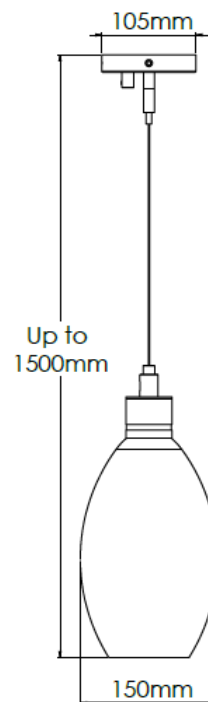

Product Description

Medium Kore Pendant, with white alabaster shade

Technical Specification

MATERIAL	Brass / Alabaster	IP Rating	IP20
FINISH	Brass Medium - M2/BRM	HEIGHT	1500mm
LAMPHOLDER TYPE	E27 x 1	WIDTH	150mm
RECOMMENDED LAMP	GLS	DEPTH/PROJECTION	150mm
MAX WATTAGE	8W	BACK/CEILING PLATE	105mm
CERTIFICATIONS	UKCA CE	BASE DIAMETER	N/A
DIMMABLE	Mains - If lamps are compatible	WEIGHT	4kg
CLASS I / II / III	Class I	SHADE MATERIAL	Alabaster