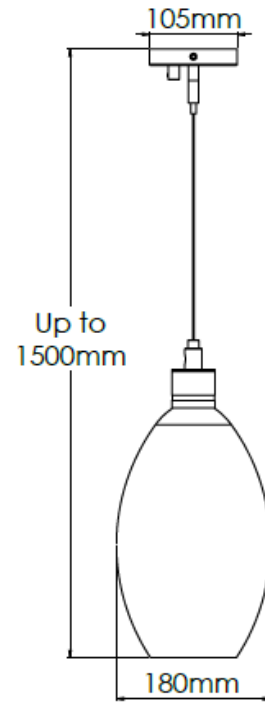

Product Description

Large Kore Pendant, with white alabaster shade

Technical Specification

MATERIAL	Brass / Alabaster	IP Rating	IP20
FINISH	Brass Medium - M2/BRM	HEIGHT	1500mm
LAMPHOLDER TYPE	E27 x 1	WIDTH	180mm
RECOMMENDED LAMP	GLS	DEPTH/PROJECTION	180mm
MAX WATTAGE	8W	BACK/CEILING PLATE	100mm
CERTIFICATIONS	UKCA CE	BASE DIAMETER	N/A
DIMMABLE	Mains - If lamps are compatible	WEIGHT	5kg
CLASS I / II / III	Class I	SHADE MATERIAL	Alabaster