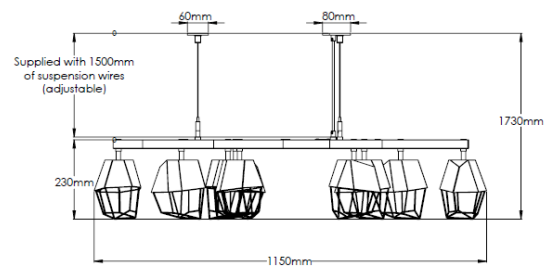

Product Description

Jewel 9 Light Chandelier in Matt Black with Amber Glass Shades

Technical Specification

MATERIAL	Brass / MS / Glass	IP Rating	IP20
FINISH	Pale Brass M4/PLB	HEIGHT	1730mm
LAMPHOLDER TYPE	LED Module	WIDTH	1150mm
RECOMMENDED LAMP	N/A	DEPTH/PROJECTION	1150mm
MAX WATTAGE	18W	BACK/CEILING PLATE	60mm & 80mm
CERTIFICATIONS	UKCA CE	BASE DIAMETER	N/A
DIMMABLE	Non Dimmable	WEIGHT	30kg
CLASS I / II / III	Class III	SHADE MATERIAL	Glass