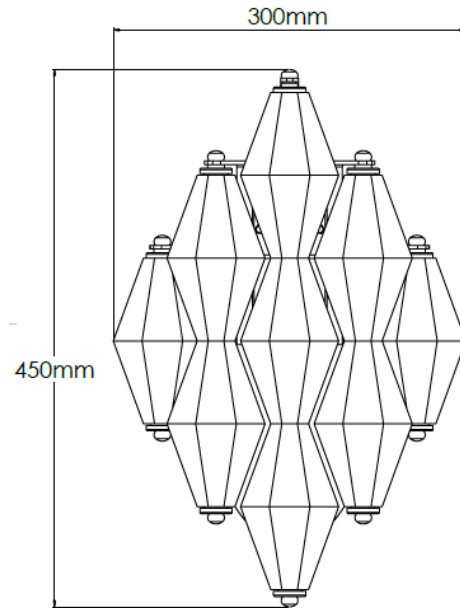

Product Description

Wall light in medium antique with clear glass

Technical Specification

MATERIAL	Brass / Glass	IP Rating	IP20
FINISH	Medium Antique P2/MAQ	HEIGHT	450mm
LAMPHOLDER TYPE	SES x 2	WIDTH	300mm
RECOMMENDED LAMP	Candle	DEPTH/PROJECTION	170mm
MAX WATTAGE	16W	BACK/CEILING PLATE	310x150mm
CERTIFICATIONS	UKCA CE	BASE DIAMETER	N/A
DIMMABLE	Mains - If lamps are compatible	WEIGHT	6kg
CLASS I / II / III	Class I	SHADE MATERIAL	Glass

Product Description

Wall light in medium antique with cognac glass

Technical Specification

MATERIAL	Brass / Glass	IP Rating	IP20
FINISH	Medium Antique P2/MAQ	HEIGHT	450mm
LAMPHOLDER TYPE	SES x 2	WIDTH	300mm
RECOMMENDED LAMP	Candle	DEPTH/PROJECTION	170mm
MAX WATTAGE	16W	BACK/CEILING PLATE	310x150mm
CERTIFICATIONS	UKCA CE	BASE DIAMETER	N/A
DIMMABLE	Mains - If lamps are compatible	WEIGHT	6kg
CLASS I / II / III	Class I	SHADE MATERIAL	Glass