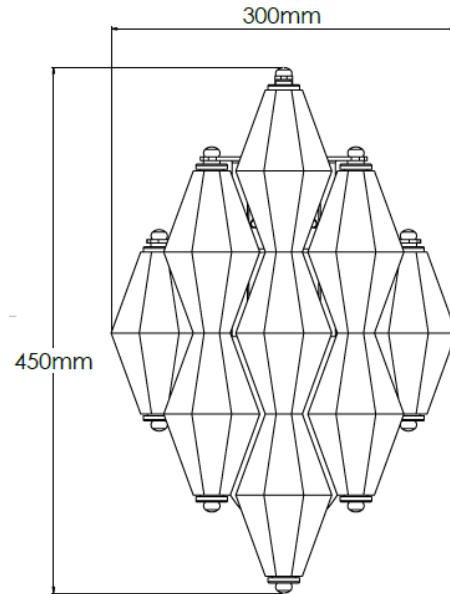

Product Description

Wall light in medium antique with clear glass

Technical Specification

MATERIAL	Brass / Glass	IP Rating	IP20
FINISH	Medium Antique P2/MAQ	HEIGHT	450mm
LAMPHOLDER TYPE	SES x 2	WIDTH	300mm
RECOMMENDED LAMP	Candle	DEPTH/PROJECTION	170mm
MAX WATTAGE	16W	BACK/CEILING PLATE	310x150mm
CERTIFICATIONS	UKCA CE	BASE DIAMETER	N/A
DIMMABLE	Mains - If lamps are compatible	WEIGHT	6kg
CLASS I / II / III	Class I	SHADE MATERIAL	Glass

Product Description

Wall light in medium antique with cognac glass

Technical Specification

MATERIAL	Brass / Glass	IP Rating	IP20
FINISH	Medium Antique P2/MAQ	HEIGHT	450mm
LAMPHOLDER TYPE	SES x 2	WIDTH	300mm
RECOMMENDED LAMP	Candle	DEPTH/PROJECTION	170mm
MAX WATTAGE	16W	BACK/CEILING PLATE	310x150mm
CERTIFICATIONS	UKCA CE	BASE DIAMETER	N/A
DIMMABLE	Mains - If lamps are compatible	WEIGHT	6kg
CLASS I / II / III	Class I	SHADE MATERIAL	Glass