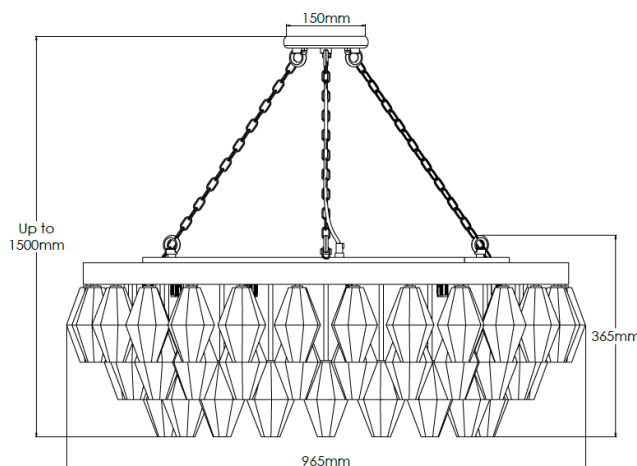

Product Description

Chandelier with tiered, cascading glass prisms (clear or cognac glass options available)

Technical Specification

MATERIAL	Mild Steel / Glass	IP Rating	IP20
FINISH	Medium Antique P2/MAQ	HEIGHT	365mm (body only)
LAMPHOLDER TYPE	Large G9 x 9	WIDTH	965mm
RECOMMENDED LAMP	G9 Only	DEPTH/PROJECTION	965mm
MAX WATTAGE	36W	BACK/CEILING PLATE	150mm
CERTIFICATIONS	UKCA CE	BASE DIAMETER	N/A
DIMMABLE	Mains - If lamps are compatible	WEIGHT	35kg
CLASS I / II / III	Class I	SHADE MATERIAL	Glass