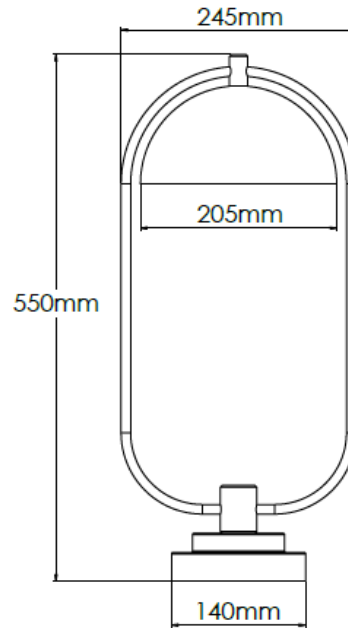

Product Description

Brushed brass table lamp with marble base and powder-coated white steel shade

Technical Specification

MATERIAL	Brass / Mild Steel / Marble	IP Rating	IP20
FINISH	Old English Light M6/OEBL	HEIGHT	550mm
LAMPHOLDER TYPE	Large G9 x 1	WIDTH	245mm
RECOMMENDED LAMP	G9	DEPTH/PROJECTION	205mm
MAX WATTAGE	4W	BACK/CEILING PLATE	N/A
CERTIFICATIONS	UKCA CE	BASE DIAMETER	140mm
DIMMABLE	Mains - If lamps are compatible	WEIGHT	7kg
CLASS I / II / III	Class I	SHADE MATERIAL	Metal

Product Description

Old English brass table lamp with granite base

Technical Specification

MATERIAL	Brass / Granite	IP Rating	IP20
FINISH	Old English Light M6/OEBL	HEIGHT	550mm
LAMPHOLDER TYPE	Large G9 x 1	WIDTH	245mm
RECOMMENDED LAMP	G9	DEPTH/PROJECTION	205mm
MAX WATTAGE	4W	BACK/CEILING PLATE	N/A
CERTIFICATIONS	UKCA CE	BASE DIAMETER	140mm
DIMMABLE	Mains - If lamps are compatible	WEIGHT	7kg
CLASS I / II / III	Class I	SHADE MATERIAL	Metal