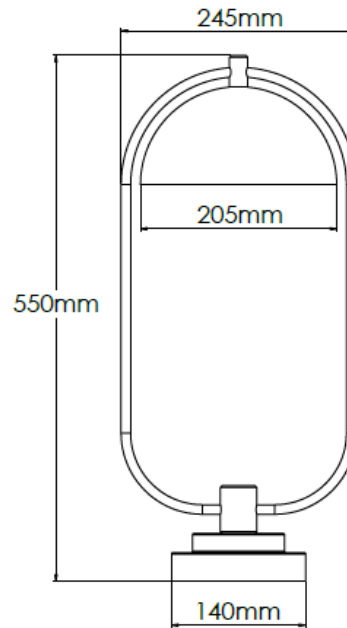

Product Description

Brushed brass table lamp with marble base and powder-coated white steel shade

Technical Specification

MATERIAL	Brass / Mild Steel / Marble	IP Rating	IP20
FINISH	Old English Light M6/OEBL	HEIGHT	550mm
LAMPHOLDER TYPE	Large G9 x 1	WIDTH	245mm
RECOMMENDED LAMP	G9	DEPTH/PROJECTION	205mm
MAX WATTAGE	4W	BACK/CEILING PLATE	N/A
CERTIFICATIONS	UKCA CE	BASE DIAMETER	140mm
DIMMABLE	Mains - If lamps are compatible	WEIGHT	7kg
CLASS I / II / III	Class I	SHADE MATERIAL	Metal

Product Description

Old English brass table lamp with granite base

Technical Specification

MATERIAL	Brass / Granite	IP Rating	IP20
FINISH	Old English Light M6/OEBL	HEIGHT	550mm
LAMPHOLDER TYPE	Large G9 x 1	WIDTH	245mm
RECOMMENDED LAMP	G9	DEPTH/PROJECTION	205mm
MAX WATTAGE	4W	BACK/CEILING PLATE	N/A
CERTIFICATIONS	UKCA CE	BASE DIAMETER	140mm
DIMMABLE	Mains - If lamps are compatible	WEIGHT	7kg
CLASS I / II / III	Class I	SHADE MATERIAL	Metal