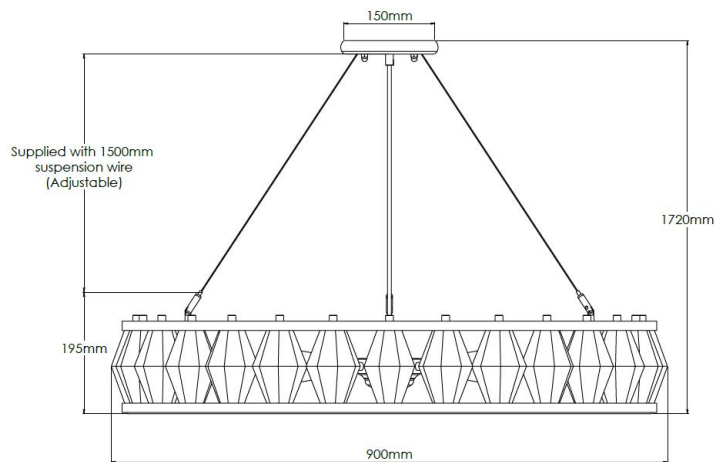

Product Description

Chandelier with brass rings and geometrical glass prisms

Technical Specification

MATERIAL	Steel / Glass	IP Rating	IP20
FINISH	Medium Antique P2/MAQ	HEIGHT	1720mm
LAMPHOLDER TYPE	E27 x 3	WIDTH	900mm
RECOMMENDED LAMP	Squirrel Cage/Pear	DEPTH/PROJECTION	900mm
MAX WATTAGE	36W	BACK/CEILING PLATE	150mm
CERTIFICATIONS	UKCA CE, UL	BASE DIAMETER	N/A
DIMMABLE	Mains - If lamps are compatible	WEIGHT	20kg
CLASS I / II / III	Class I	SHADE MATERIAL	Glass