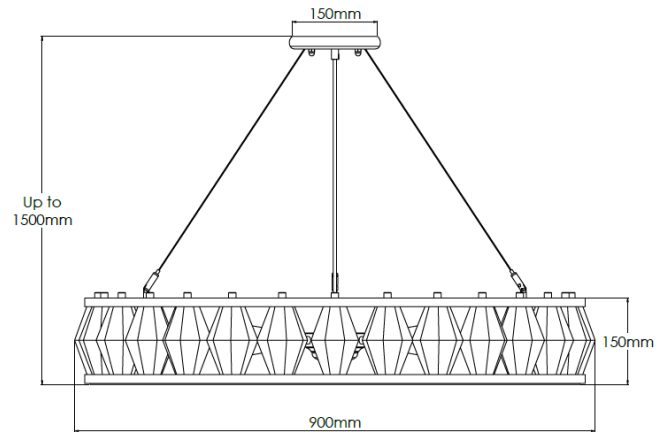

Product Description

Chandelier with brass rings and geometrical glass prisms

Technical Specification

MATERIAL	Steel / Glass	IP Rating	IP20
FINISH	Medium Antique P2/MAQ	HEIGHT	150mm (body only)
LAMPHOLDER TYPE	E27 x 3	WIDTH	900mm
RECOMMENDED LAMP	Squirrel Cage/Pear	DEPTH/PROJECTION	900mm
MAX WATTAGE	36W	BACK/CEILING PLATE	150mm
CERTIFICATIONS	UKCA CE	BASE DIAMETER	N/A
DIMMABLE	Mains - If lamps are compatible	WEIGHT	20kg
CLASS I / II / III	Class I	SHADE MATERIAL	Glass