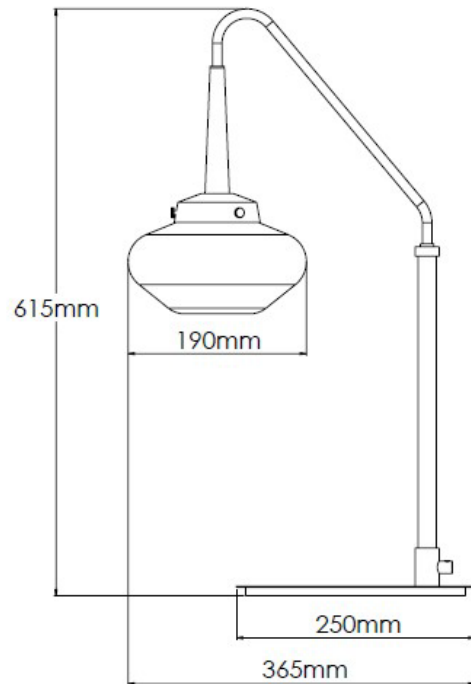

Product Description

Table lamp with matt opal glass shade

Technical Specification

MATERIAL	Brass / Mild Steel / Glass	IP Rating	IP20
FINISH	Old English Light M6/OEBL	HEIGHT	615mm
LAMPHOLDER TYPE	E27	WIDTH	190mm
RECOMMENDED LAMP	GLS	DEPTH/PROJECTION	365mm
MAX WATTAGE	4W	BACK/CEILING PLATE	N/A
CERTIFICATIONS	UKCA CE	BASE DIAMETER	250x175mm
DIMMABLE	Mains - If lamps are compatible	WEIGHT	5kg
CLASS I / II / III	Class I	SHADE MATERIAL	Glass