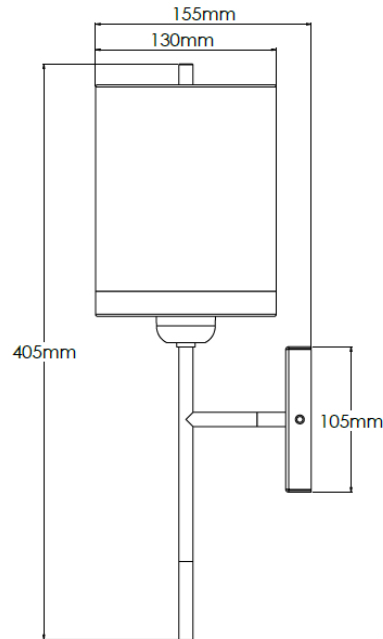

## Product Description

Wall light with polished steel, black and brass detailing and fabric shade

## Technical Specification

<b>MATERIAL</b>	Steel / Brass / Fabric	<b>IP Rating</b>	IP20
<b>FINISH</b>	P/C Matte Black P1/MBL	<b>HEIGHT</b>	405mm
<b>LAMPHOLDER TYPE</b>	E27 x 1	<b>WIDTH</b>	130mm
<b>RECOMMENDED LAMP</b>	GLS	<b>DEPTH/PROJECTION</b>	155mm
<b>MAX WATTAGE</b>	12W	<b>BACK/CEILING PLATE</b>	105x105mm
<b>CERTIFICATIONS</b>	UKCA CE, UL	<b>BASE DIAMETER</b>	N/A
<b>DIMMABLE</b>	Mains - If lamps are compatible	<b>WEIGHT</b>	1kg
<b>CLASS I / II / III</b>	Class I	<b>SHADE MATERIAL</b>	Fabric