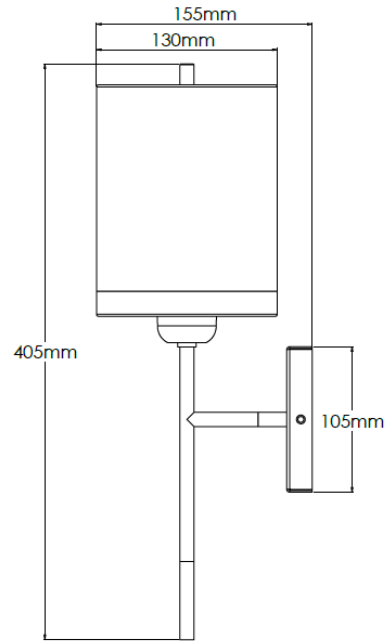

## Product Description

Wall light with polished steel, black and brass detailing and fabric shade

## Technical Specification

<b>MATERIAL</b>	Steel / Brass / Fabric	<b>IP Rating</b>	IP20
<b>FINISH</b>	P/C Matte Black P1/MBL	<b>HEIGHT</b>	405mm
<b>LAMPHOLDER TYPE</b>	E27 x 1	<b>WIDTH</b>	130mm
<b>RECOMMENDED LAMP</b>	GLS	<b>DEPTH/PROJECTION</b>	155mm
<b>MAX WATTAGE</b>	12W	<b>BACK/CEILING PLATE</b>	105x105mm
<b>CERTIFICATIONS</b>	UKCA CE, UL	<b>BASE DIAMETER</b>	N/A
<b>DIMMABLE</b>	Mains - If lamps are compatible	<b>WEIGHT</b>	1kg
<b>CLASS I / II / III</b>	Class I	<b>SHADE MATERIAL</b>	Fabric