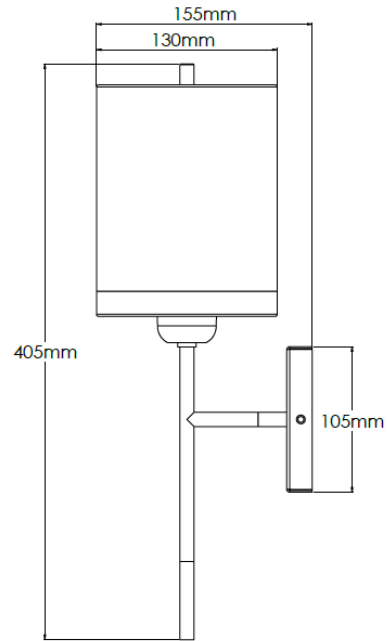

## Product Description

Wall light with polished steel, black and brass detailing and fabric shade

## Technical Specification

<b>MATERIAL</b>	Steel / Brass / Fabric	<b>IP Rating</b>	IP20
<b>FINISH</b>	P/C Matte Black P1/MBL	<b>HEIGHT</b>	405mm
<b>LAMPHOLDER TYPE</b>	E27 x 1	<b>WIDTH</b>	130mm
<b>RECOMMENDED LAMP</b>	GLS	<b>DEPTH/PROJECTION</b>	155mm
<b>MAX WATTAGE</b>	12W	<b>BACK/CEILING PLATE</b>	105x105mm
<b>CERTIFICATIONS</b>	UKCA CE	<b>BASE DIAMETER</b>	N/A
<b>DIMMABLE</b>	Mains - If lamps are compatible	<b>WEIGHT</b>	1kg
<b>CLASS I / II / III</b>	Class I	<b>SHADE MATERIAL</b>	Fabric