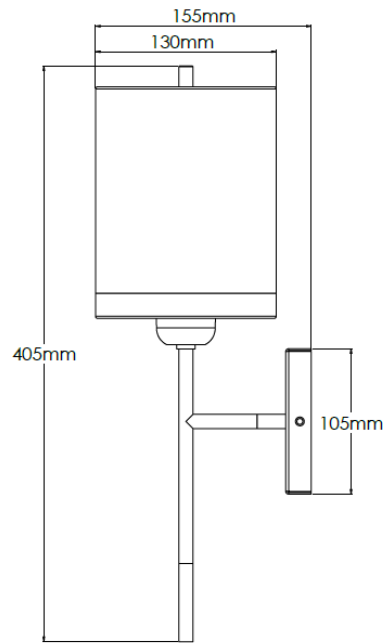

## Product Description

Wall light with polished steel, black and brass detailing and fabric shade

## Technical Specification

<b>MATERIAL</b>	Steel / Brass / Fabric	<b>IP Rating</b>	IP20
<b>FINISH</b>	P/C Matte Black P1/MBL	<b>HEIGHT</b>	405mm
<b>LAMPHOLDER TYPE</b>	E27 x 1	<b>WIDTH</b>	130mm
<b>RECOMMENDED LAMP</b>	GLS	<b>DEPTH/PROJECTION</b>	155mm
<b>MAX WATTAGE</b>	12W	<b>BACK/CEILING PLATE</b>	105x105mm
<b>CERTIFICATIONS</b>	UKCA CE	<b>BASE DIAMETER</b>	N/A
<b>DIMMABLE</b>	Mains - If lamps are compatible	<b>WEIGHT</b>	1kg
<b>CLASS I / II / III</b>	Class I	<b>SHADE MATERIAL</b>	Fabric