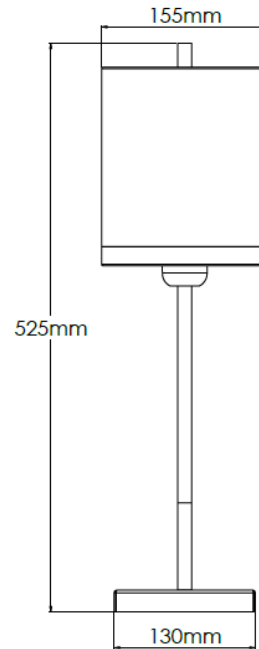

Product Description

Medium table lamp with polished steel, black and brass detailing and fabric shade

Technical Specification

MATERIAL	Steel / Brass / Fabric	IP Rating	IP20
FINISH	P/C Matte Black P1/MBL	HEIGHT	525mm
LAMPHOLDER TYPE	E27 x 1	WIDTH	155mm
RECOMMENDED LAMP	GLS	DEPTH/PROJECTION	155mm
MAX WATTAGE	12W	BACK/CEILING PLATE	N/A
CERTIFICATIONS	UKCA CE, UL	BASE DIAMETER	130x130mm
DIMMABLE	Mains - If lamps are compatible	WEIGHT	3kg
CLASS I / II / III	Class I	SHADE MATERIAL	Fabric