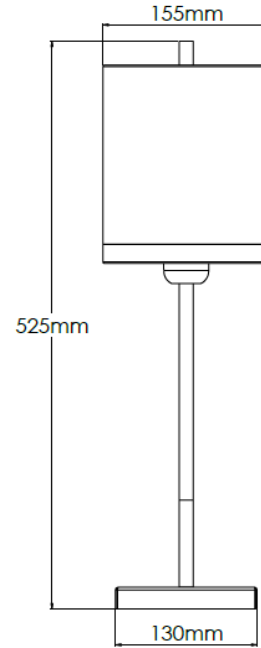

Product Description

Medium table lamp with polished steel, black and brass detailing and fabric shade

Technical Specification

MATERIAL	Steel / Brass / Fabric	IP Rating	IP20
FINISH	P/C Matte Black P1/MBL	HEIGHT	525mm
LAMPHOLDER TYPE	E27 x 1	WIDTH	155mm
RECOMMENDED LAMP	GLS	DEPTH/PROJECTION	155mm
MAX WATTAGE	12W	BACK/CEILING PLATE	N/A
CERTIFICATIONS	UKCA CE, UL	BASE DIAMETER	130x130mm
DIMMABLE	Mains - If lamps are compatible	WEIGHT	3kg
CLASS I / II / III	Class I	SHADE MATERIAL	Fabric