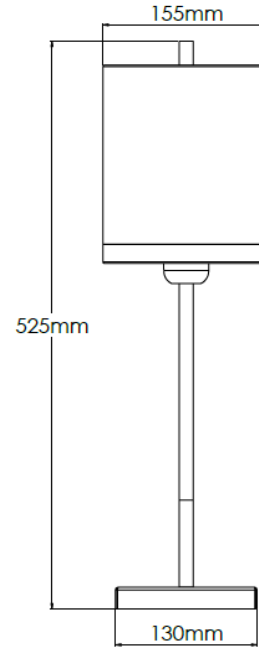

Product Description

Medium table lamp with polished steel, black and brass detailing and fabric shade

Technical Specification

MATERIAL	Steel / Brass / Fabric	IP Rating	IP20
FINISH	P/C Matte Black P1/MBL	HEIGHT	525mm
LAMPHOLDER TYPE	E27 x 1	WIDTH	155mm
RECOMMENDED LAMP	GLS	DEPTH/PROJECTION	155mm
MAX WATTAGE	12W	BACK/CEILING PLATE	N/A
CERTIFICATIONS	UKCA CE	BASE DIAMETER	130x130mm
DIMMABLE	Mains - If lamps are compatible	WEIGHT	3kg
CLASS I / II / III	Class I	SHADE MATERIAL	Fabric