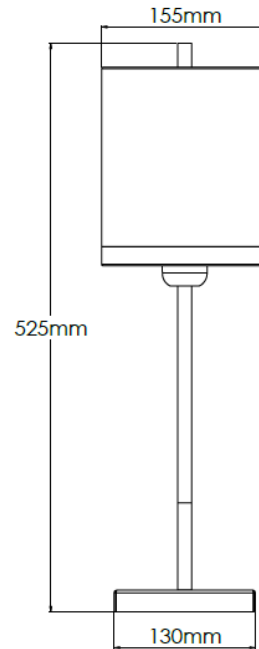

Product Description

Medium table lamp with polished steel, black and brass detailing and fabric shade

Technical Specification

MATERIAL	Steel / Brass / Fabric	IP Rating	IP20
FINISH	P/C Matte Black P1/MBL	HEIGHT	525mm
LAMPHOLDER TYPE	E27 x 1	WIDTH	155mm
RECOMMENDED LAMP	GLS	DEPTH/PROJECTION	155mm
MAX WATTAGE	12W	BACK/CEILING PLATE	N/A
CERTIFICATIONS	UKCA CE	BASE DIAMETER	130x130mm
DIMMABLE	Mains - If lamps are compatible	WEIGHT	3kg
CLASS I / II / III	Class I	SHADE MATERIAL	Fabric