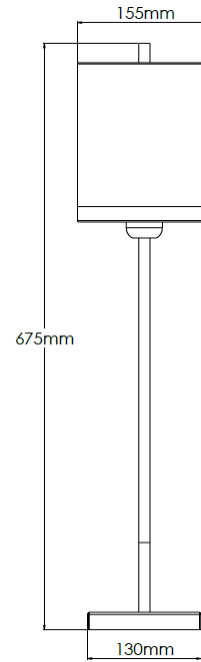

Product Description

Large table lamp with polished steel, black and brass detailing and fabric shade

Technical Specification

MATERIAL	Steel / Brass / Fabric	IP Rating	IP20
FINISH	P/C Matte Black P1/MBL	HEIGHT	675mm
LAMPHOLDER TYPE	E27 x 1	WIDTH	155mm
RECOMMENDED LAMP	GLS	DEPTH/PROJECTION	155mm
MAX WATTAGE	12W	BACK/CEILING PLATE	N/A
CERTIFICATIONS	UKCA CE, UL	BASE DIAMETER	130x130mm
DIMMABLE	Mains - If lamps are compatible	WEIGHT	4kg
CLASS I / II / III	Class I	SHADE MATERIAL	Fabric