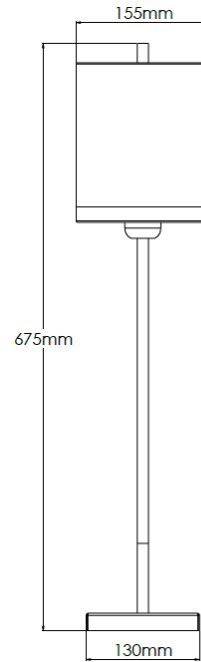

Product Description

Large table lamp with polished steel, black and brass detailing and fabric shade

Technical Specification

MATERIAL	Steel / Brass / Fabric	IP Rating	IP20
FINISH	P/C Matte Black P1/MBL	HEIGHT	675mm
LAMPHOLDER TYPE	E27 x 1	WIDTH	155mm
RECOMMENDED LAMP	GLS	DEPTH/PROJECTION	155mm
MAX WATTAGE	12W	BACK/CEILING PLATE	N/A
CERTIFICATIONS	UKCA CE, UL	BASE DIAMETER	130x130mm
DIMMABLE	Mains - If lamps are compatible	WEIGHT	4kg
CLASS I / II / III	Class I	SHADE MATERIAL	Fabric