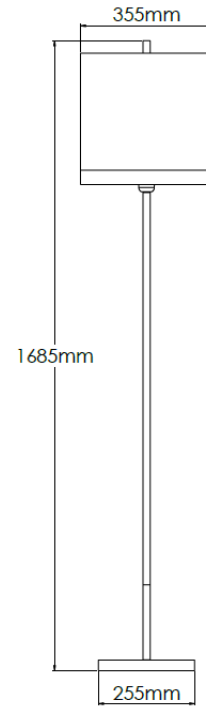

Product Description

Floor lamp with polished steel, black and brass detailing and fabric shade

Technical Specification

MATERIAL	Steel / Brass / Fabric	IP Rating	IP20
FINISH	P/C Matte Black P1/MBL	HEIGHT	1685mm
LAMPHOLDER TYPE	E27 x 1	WIDTH	355mm
RECOMMENDED LAMP	GLS	DEPTH/PROJECTION	355mm
MAX WATTAGE	12W	BACK/CEILING PLATE	N/A
CERTIFICATIONS	UKCA CE, UL	BASE DIAMETER	255x255mm
DIMMABLE	Mains - If lamps are compatible	WEIGHT	10kg
CLASS I / II / III	Class I	SHADE MATERIAL	Fabric