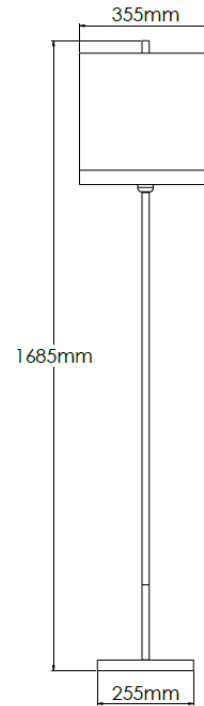

Product Description

Floor lamp with polished steel, black and brass detailing and fabric shade

Technical Specification

MATERIAL	Steel / Brass / Fabric	IP Rating	IP20
FINISH	P/C Matte Black P1/MBL	HEIGHT	1685mm
LAMPHOLDER TYPE	E27 x 1	WIDTH	355mm
RECOMMENDED LAMP	GLS	DEPTH/PROJECTION	355mm
MAX WATTAGE	12W	BACK/CEILING PLATE	N/A
CERTIFICATIONS	UKCA CE, UL	BASE DIAMETER	255x255mm
DIMMABLE	Mains - If lamps are compatible	WEIGHT	10kg
CLASS I / II / III	Class I	SHADE MATERIAL	Fabric