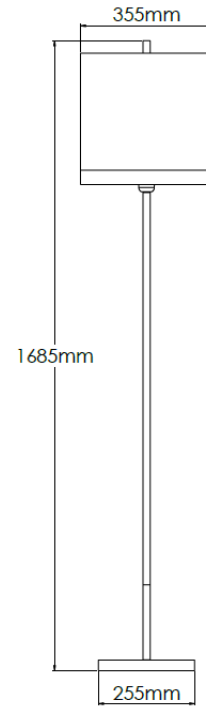

Product Description

Floor lamp with polished steel, black and brass detailing and fabric shade

Technical Specification

MATERIAL	Steel / Brass / Fabric	IP Rating	IP20
FINISH	P/C Matte Black P1/MBL	HEIGHT	1685mm
LAMPHOLDER TYPE	E27 x 1	WIDTH	355mm
RECOMMENDED LAMP	GLS	DEPTH/PROJECTION	355mm
MAX WATTAGE	12W	BACK/CEILING PLATE	N/A
CERTIFICATIONS	UKCA CE	BASE DIAMETER	255x255mm
DIMMABLE	Mains - If lamps are compatible	WEIGHT	10kg
CLASS I / II / III	Class I	SHADE MATERIAL	Fabric