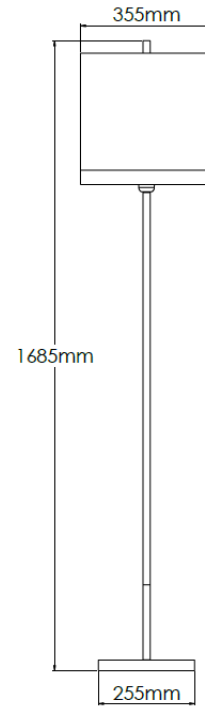

Product Description

Floor lamp with polished steel, black and brass detailing and fabric shade

Technical Specification

MATERIAL	Steel / Brass / Fabric	IP Rating	IP20
FINISH	P/C Matte Black P1/MBL	HEIGHT	1685mm
LAMPHOLDER TYPE	E27 x 1	WIDTH	355mm
RECOMMENDED LAMP	GLS	DEPTH/PROJECTION	355mm
MAX WATTAGE	12W	BACK/CEILING PLATE	N/A
CERTIFICATIONS	UKCA CE	BASE DIAMETER	255x255mm
DIMMABLE	Mains - If lamps are compatible	WEIGHT	10kg
CLASS I / II / III	Class I	SHADE MATERIAL	Fabric