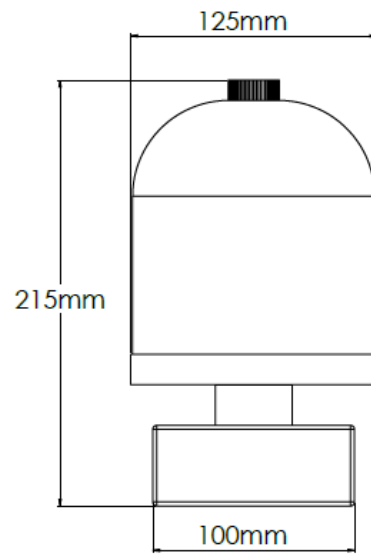

## Technical Specification

<b>MATERIAL</b>	Brass / Granite	<b>IP Rating</b>	IP44
<b>FINISH</b>	Old English Light M6/OEBL	<b>HEIGHT</b>	215mm
<b>LAMPHOLDER TYPE</b>	Rechargeable	<b>WIDTH</b>	125mm
<b>RECOMMENDED LAMP</b>	Smart Lamp SC5482	<b>DEPTH/PROJECTION</b>	125mm
<b>MAX WATTAGE</b>	N/A	<b>BACK/CEILING PLATE</b>	N/A
<b>CERTIFICATIONS</b>	UKCA CE	<b>BASE DIAMETER</b>	100mm
<b>DIMMABLE</b>	N/A	<b>WEIGHT</b>	3kg
<b>CLASS I / II / III</b>	N/A	<b>SHADE MATERIAL</b>	Glass