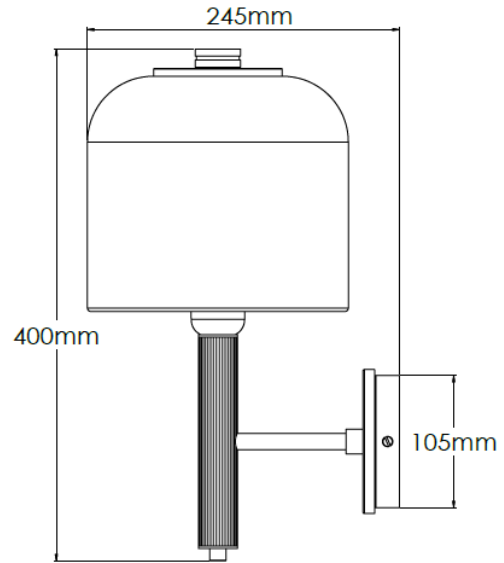

Product Description

Brass wall light with marble detailing and snowdrift linen Cloche shade

Technical Specification

MATERIAL	Brass / Marble	IP Rating	IP20
FINISH	Old English Light M6/OEBL	HEIGHT	400mm
LAMPHOLDER TYPE	E27 x 1	WIDTH	205mm
RECOMMENDED LAMP	GLS	DEPTH/PROJECTION	245mm
MAX WATTAGE	8W	BACK/CEILING PLATE	105mm
CERTIFICATIONS	UKCA CE, UL	BASE DIAMETER	N/A
DIMMABLE	Mains - If lamps are compatible	WEIGHT	4kg
CLASS I / II / III	Class I	SHADE MATERIAL	Fabric