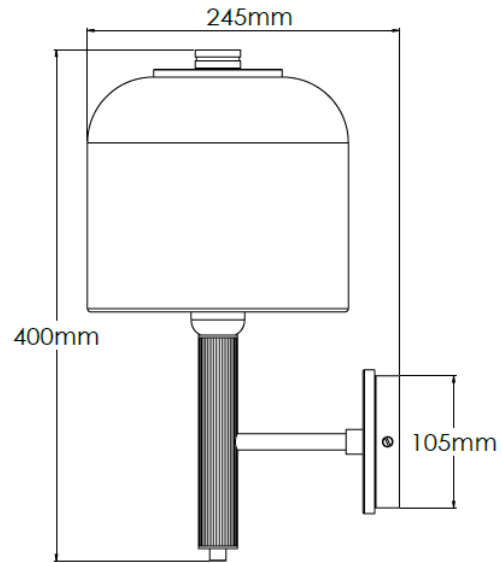

Product Description

Brass wall light with marble detailing and snowdrift linen Cloche shade

Technical Specification

MATERIAL	Brass / Marble	IP Rating	IP20
FINISH	Rich Bronze M6/RBZ	HEIGHT	400mm
LAMPHOLDER TYPE	E27 x 1	WIDTH	205mm
RECOMMENDED LAMP	GLS	DEPTH/PROJECTION	245mm
MAX WATTAGE	8W	BACK/CEILING PLATE	105mm
CERTIFICATIONS	UKCA CE	BASE DIAMETER	N/A
DIMMABLE	Mains - If lamps are compatible	WEIGHT	4kg
CLASS I / II / III	Class I	SHADE MATERIAL	Fabric