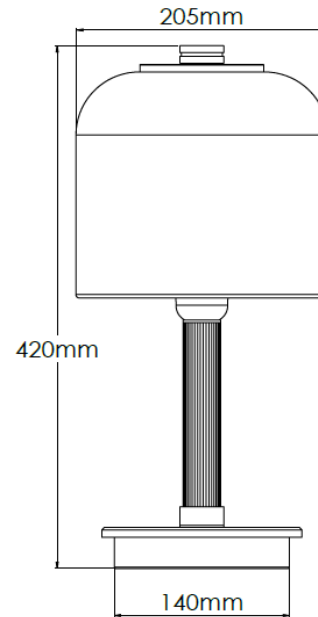

Product Description

Medium, brass table light with marble detailing and snowdrift fabric Cloche shade

Technical Specification

MATERIAL	Brass / Marble	IP Rating	IP20
FINISH	Old English Light M6/OEBL	HEIGHT	420mm
LAMPHOLDER TYPE	E27 x 1	WIDTH	205mm
RECOMMENDED LAMP	GLS	DEPTH/PROJECTION	205mm
MAX WATTAGE	8W	BACK/CEILING PLATE	N/A
CERTIFICATIONS	UKCA CE, UL	BASE DIAMETER	140mm
DIMMABLE	Mains - If lamps are compatible	WEIGHT	8kg
CLASS I / II / III	Class I	SHADE MATERIAL	Fabric