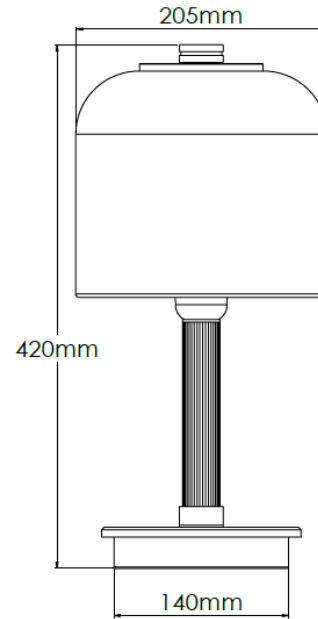

Product Description

Medium, brass table light with marble detailing and snowdrift fabric Cloche shade

Technical Specification

MATERIAL	Brass / Marble	IP Rating	IP20
FINISH	Old English Light M6/OEBL	HEIGHT	420mm
LAMPHOLDER TYPE	E27 x 1	WIDTH	205mm
RECOMMENDED LAMP	GLS	DEPTH/PROJECTION	205mm
MAX WATTAGE	8W	BACK/CEILING PLATE	N/A
CERTIFICATIONS	UKCA CE	BASE DIAMETER	140mm
DIMMABLE	Mains - If lamps are compatible	WEIGHT	8kg
CLASS I / II / III	Class I	SHADE MATERIAL	Fabric