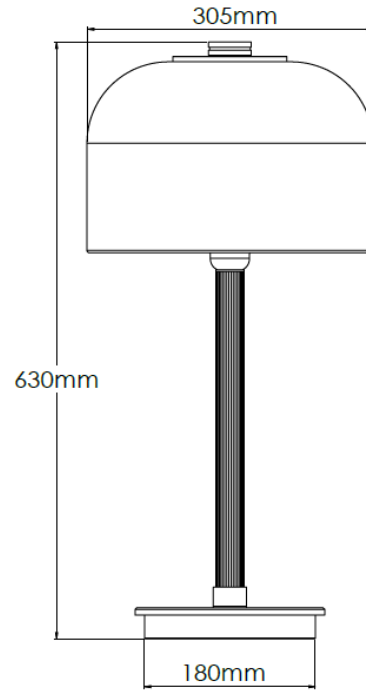

Product Description

Large, brass table light with marble detailing and snowdrift fabric Cloche shade

Technical Specification

MATERIAL	Brass / Marble	IP Rating	IP20
FINISH	Old English Light M6/OEBL	HEIGHT	630mm
LAMPHOLDER TYPE	E27 x 1	WIDTH	305mm
RECOMMENDED LAMP	GLS	DEPTH/PROJECTION	305mm
MAX WATTAGE	8W	BACK/CEILING PLATE	N/A
CERTIFICATIONS	UKCA CE	BASE DIAMETER	180mm
DIMMABLE	Mains - If lamps are compatible	WEIGHT	10kg
CLASS I / II / III	Class I	SHADE MATERIAL	Fabric