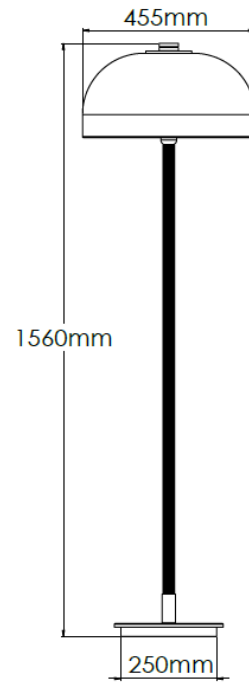

Product Description

Brass floor light with marble detailing and snowdrift fabric Cloche shade

Technical Specification

MATERIAL	Brass / Marble	IP Rating	IP20
FINISH	Old English Light M6/OEBL	HEIGHT	1560mm
LAMPHOLDER TYPE	E27 x 1	WIDTH	455mm
RECOMMENDED LAMP	GLS	DEPTH/PROJECTION	455mm
MAX WATTAGE	8W	BACK/CEILING PLATE	N/A
CERTIFICATIONS	UKCA CE, UL	BASE DIAMETER	250mm
DIMMABLE	Mains - If lamps are compatible	WEIGHT	15kg
CLASS I / II / III	Class I	SHADE MATERIAL	Fabric