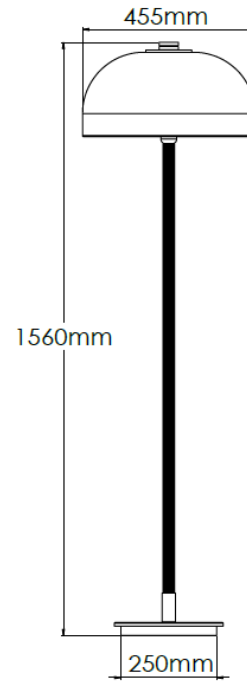

## Product Description

Brass, floor light with marble detailing and snowdrift fabric Cloche shade

## Technical Specification

<b>MATERIAL</b>	Brass / Marble	<b>IP Rating</b>	IP20
<b>FINISH</b>	Old English Light M6/OEBL	<b>HEIGHT</b>	1560mm
<b>LAMPHOLDER TYPE</b>	E27 x 1	<b>WIDTH</b>	455mm
<b>RECOMMENDED LAMP</b>	GLS	<b>DEPTH/PROJECTION</b>	455mm
<b>MAX WATTAGE</b>	8W	<b>BACK/CEILING PLATE</b>	N/A
<b>CERTIFICATIONS</b>	UKCA CE	<b>BASE DIAMETER</b>	250mm
<b>DIMMABLE</b>	Mains - If lamps are compatible	<b>WEIGHT</b>	15kg
<b>CLASS I / II / III</b>	Class I	<b>SHADE MATERIAL</b>	Fabric