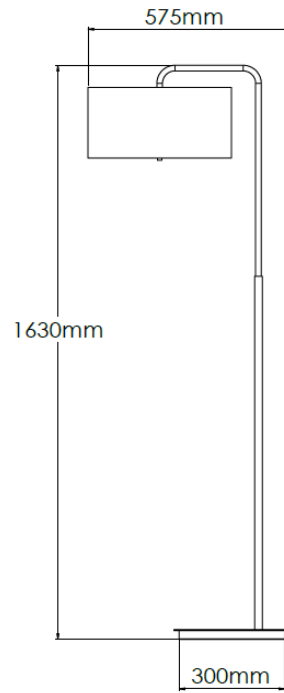

## Product Description

Floor lamp with polished steel and roman bronze finish

## Technical Specification

<b>MATERIAL</b>	Steel	<b>IP Rating</b>	IP20
<b>FINISH</b>	Roman Bronze P1/RMBZ	<b>HEIGHT</b>	1630mm
<b>LAMPHOLDER TYPE</b>	E27 x 1	<b>WIDTH</b>	575mm
<b>RECOMMENDED LAMP</b>	GLS	<b>DEPTH/PROJECTION</b>	575mm
<b>MAX WATTAGE</b>	12W	<b>BACK/CEILING PLATE</b>	N/A
<b>CERTIFICATIONS</b>	UKCA CE	<b>BASE DIAMETER</b>	300mm
<b>DIMMABLE</b>	Mains - If lamps are compatible	<b>WEIGHT</b>	15kg
<b>CLASS I / II / III</b>	Class I	<b>SHADE MATERIAL</b>	Fabric