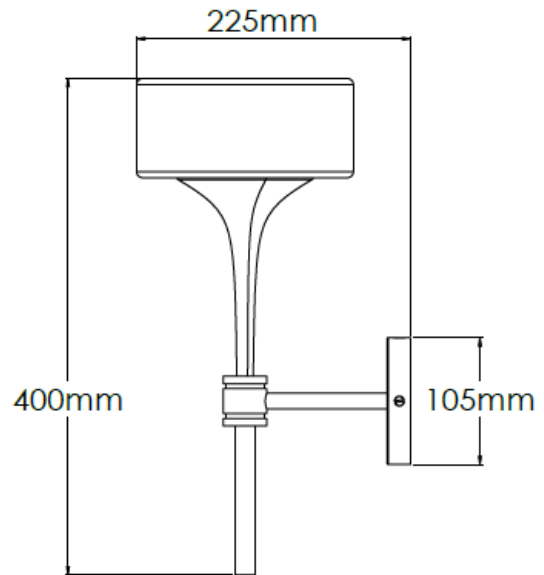

## Product Description

Brass wall light with fluted brass stem and alabaster drum shade

## Technical Specification

<b>MATERIAL</b>	Brass / Alabaster	<b>IP Rating</b>	IP20
<b>FINISH</b>	Brushed Brass M3/BBR	<b>HEIGHT</b>	400mm
<b>LAMPHOLDER TYPE</b>	Large G9 x 1	<b>WIDTH</b>	175mm
<b>RECOMMENDED LAMP</b>	G9	<b>DEPTH/PROJECTION</b>	225mm
<b>MAX WATTAGE</b>	3W	<b>BACK/CEILING PLATE</b>	105mm
<b>CERTIFICATIONS</b>	UKCA CE	<b>BASE DIAMETER</b>	N/A
<b>DIMMABLE</b>	Mains - If lamps are compatible	<b>WEIGHT</b>	5kg
<b>CLASS I / II / III</b>	Class I	<b>SHADE MATERIAL</b>	Alabaster

## Product Description

Brushed brass wall light with fluted brass stem and glass drum shade

## Technical Specification

<b>MATERIAL</b>	Brass / Glass	<b>IP Rating</b>	IP20
<b>FINISH</b>	Brushed Brass M3/BBR	<b>HEIGHT</b>	400mm
<b>LAMPHOLDER TYPE</b>	Large G9 x 1	<b>WIDTH</b>	175mm
<b>RECOMMENDED LAMP</b>	G9	<b>DEPTH/PROJECTION</b>	225mm
<b>MAX WATTAGE</b>	3W	<b>BACK/CEILING PLATE</b>	105mm
<b>CERTIFICATIONS</b>	UKCA CE	<b>BASE DIAMETER</b>	N/A
<b>DIMMABLE</b>	Mains - If lamps are compatible	<b>WEIGHT</b>	5kg
<b>CLASS I / II / III</b>	Class I	<b>SHADE MATERIAL</b>	Glass