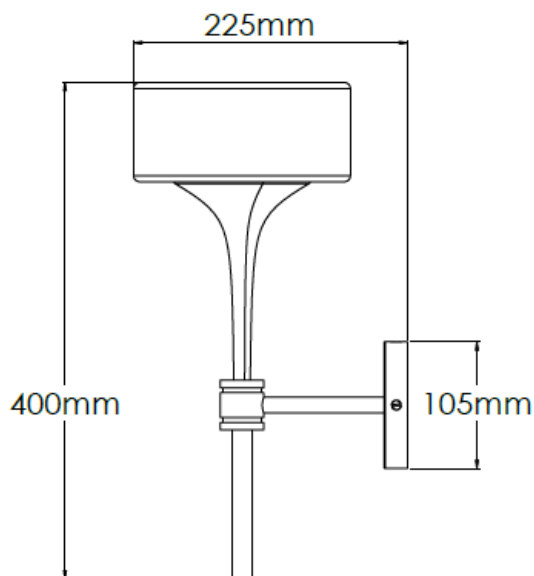

## Product Description

Brass wall light with fluted brass stem and alabaster drum shade

## Technical Specification

<b>MATERIAL</b>	Brass / Alabaster	<b>IP Rating</b>	IP20
<b>FINISH</b>	Brushed Brass M3/BBR	<b>HEIGHT</b>	400mm
<b>LAMPHOLDER TYPE</b>	Large G9 x 1	<b>WIDTH</b>	175mm
<b>RECOMMENDED LAMP</b>	G9	<b>DEPTH/PROJECTION</b>	225mm
<b>MAX WATTAGE</b>	3W	<b>BACK/CEILING PLATE</b>	105mm
<b>CERTIFICATIONS</b>	UKCA CE	<b>BASE DIAMETER</b>	N/A
<b>DIMMABLE</b>	Mains - If lamps are compatible	<b>WEIGHT</b>	5kg
<b>CLASS I / II / III</b>	Class I	<b>SHADE MATERIAL</b>	Alabaster

## Product Description

Brushed brass wall light with fluted brass stem and glass drum shade

## Technical Specification

<b>MATERIAL</b>	Brass / Glass	<b>IP Rating</b>	IP20
<b>FINISH</b>	Brushed Brass M3/BBR	<b>HEIGHT</b>	400mm
<b>LAMPHOLDER TYPE</b>	Large G9 x 1	<b>WIDTH</b>	175mm
<b>RECOMMENDED LAMP</b>	G9	<b>DEPTH/PROJECTION</b>	225mm
<b>MAX WATTAGE</b>	3W	<b>BACK/CEILING PLATE</b>	105mm
<b>CERTIFICATIONS</b>	UKCA CE	<b>BASE DIAMETER</b>	N/A
<b>DIMMABLE</b>	Mains - If lamps are compatible	<b>WEIGHT</b>	5kg
<b>CLASS I / II / III</b>	Class I	<b>SHADE MATERIAL</b>	Glass