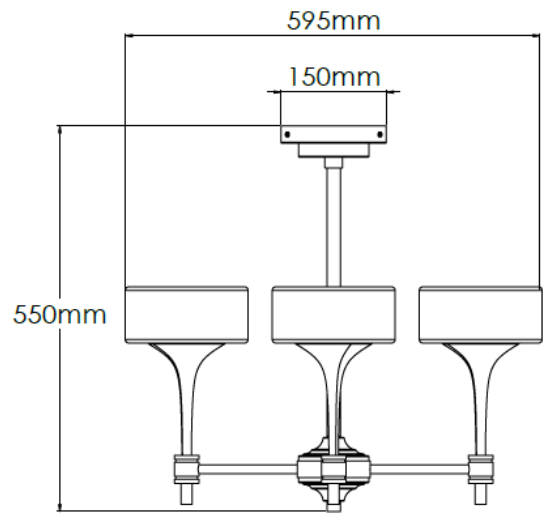

## Product Description

Brass 4 arm chandelier with fluted brass stems and opal glass drum shades

## Technical Specification

<b>MATERIAL</b>	Brass / Glass	<b>IP Rating</b>	IP20
<b>FINISH</b>	Brushed Brass M3/BBR	<b>HEIGHT</b>	550mm
<b>LAMPHOLDER TYPE</b>	Large G9 x 4	<b>WIDTH</b>	595mm
<b>RECOMMENDED LAMP</b>	G9	<b>DEPTH/PROJECTION</b>	595mm
<b>MAX WATTAGE</b>	12W	<b>BACK/CEILING PLATE</b>	150mm
<b>CERTIFICATIONS</b>	UKCA CE	<b>BASE DIAMETER</b>	N/A
<b>DIMMABLE</b>	Mains - If lamps are compatible	<b>WEIGHT</b>	10kg
<b>CLASS I / II / III</b>	Class I	<b>SHADE MATERIAL</b>	Glass