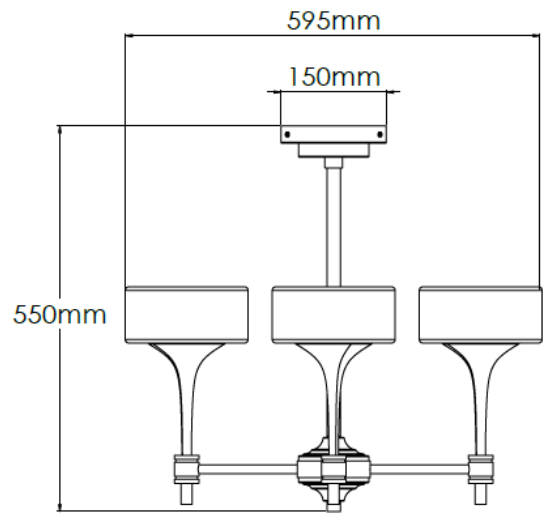

Product Description

Brass 4 arm chandelier with fluted brass stems and opal glass drum shades

Technical Specification

MATERIAL	Brass / Glass	IP Rating	IP20
FINISH	Brushed Brass M3/BBR	HEIGHT	550mm
LAMPHOLDER TYPE	Large G9 x 4	WIDTH	595mm
RECOMMENDED LAMP	G9	DEPTH/PROJECTION	595mm
MAX WATTAGE	12W	BACK/CEILING PLATE	150mm
CERTIFICATIONS	UKCA CE	BASE DIAMETER	N/A
DIMMABLE	Mains - If lamps are compatible	WEIGHT	10kg
CLASS I / II / III	Class I	SHADE MATERIAL	Glass