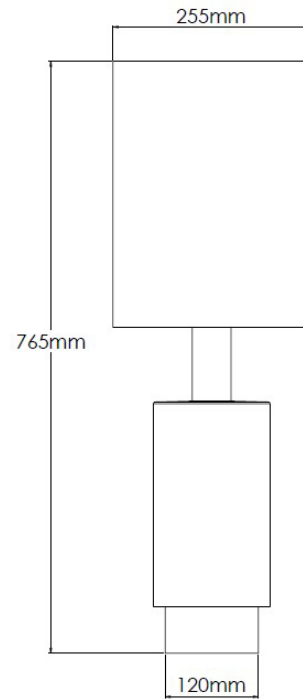

Product Description

Birch table ceramic table lamp with linen shade (available in several colourways)

Technical Specification

MATERIAL	Ceramic / Brass / Fabric	IP Rating	IP20
FINISH	Old English Dark M6/OEBD	HEIGHT	765mm
LAMPHOLDER TYPE	E27	WIDTH	255mm
RECOMMENDED LAMP	Candle	DEPTH/PROJECTION	255mm
MAX WATTAGE	12W	BACK/CEILING PLATE	N/A
CERTIFICATIONS	UKCA CE, UL	BASE DIAMETER	120mm
DIMMABLE	Mains - If lamps are compatible	WEIGHT	3kg
CLASS I / II / III	Class I	SHADE MATERIAL	Fabric