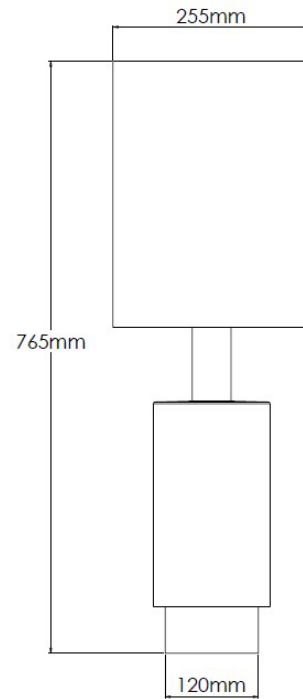

Product Description

Birch table ceramic table lamp with linen shade (available in several colourways)

Technical Specification

MATERIAL	Ceramic / Brass / Fabric	IP Rating	IP20
FINISH	Old English Dark M6/OEBD	HEIGHT	765mm
LAMPHOLDER TYPE	E27	WIDTH	255mm
RECOMMENDED LAMP	Candle	DEPTH/PROJECTION	255mm
MAX WATTAGE	12W	BACK/CEILING PLATE	N/A
CERTIFICATIONS	UKCA CE	BASE DIAMETER	120mm
DIMMABLE	Mains - If lamps are compatible	WEIGHT	3kg
CLASS I / II / III	Class I	SHADE MATERIAL	Fabric