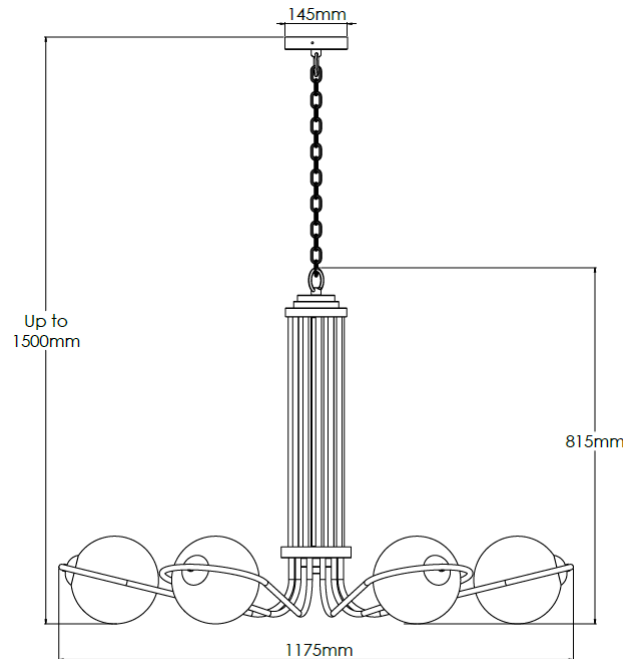

Product Description

Matt black chandelier with brass detailing and matt opal glass shades

Technical Specification

MATERIAL	Brass / Mild Steel / Glass	IP Rating	IP20
FINISH	P/C Matte Black P1/MBL	HEIGHT	815mm (body only)
LAMPHOLDER TYPE	Large G9 x 6	WIDTH	1175mm
RECOMMENDED LAMP	G9 Only	DEPTH/PROJECTION	1175mm
MAX WATTAGE	18W	BACK/CEILING PLATE	145mm
CERTIFICATIONS	UKCA CE	BASE DIAMETER	N/A
DIMMABLE	Mains - If lamps are compatible	WEIGHT	12kg
CLASS I / II / III	Class I	SHADE MATERIAL	Glass