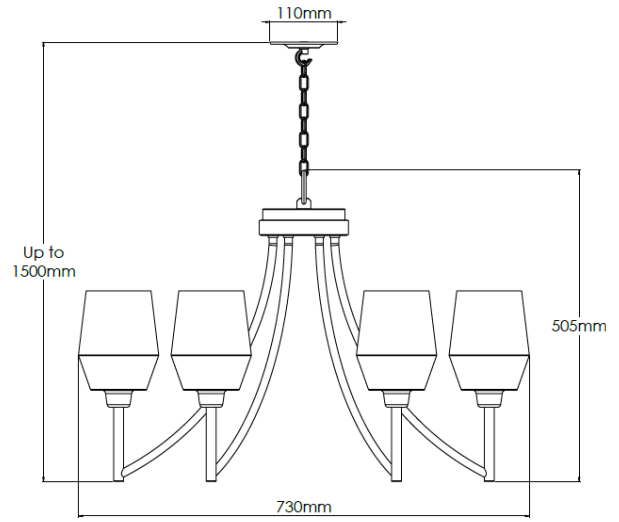

Product Description

6-arm chandelier with brass metalwork and alabaster shades

Technical Specification

MATERIAL	Brass / Alabaster	IP Rating	IP20
FINISH	Old English Light M6/OEBL	HEIGHT	505mm (body only)
LAMPHOLDER TYPE	SES x 6	WIDTH	730mm
RECOMMENDED LAMP	GLS	DEPTH/PROJECTION	730mm
MAX WATTAGE	48W	BACK/CEILING PLATE	110mm
CERTIFICATIONS	UKCA CE	BASE DIAMETER	N/A
DIMMABLE	Mains - If lamps are compatible	WEIGHT	20kg
CLASS I / II / III	Class I	SHADE MATERIAL	Alabaster