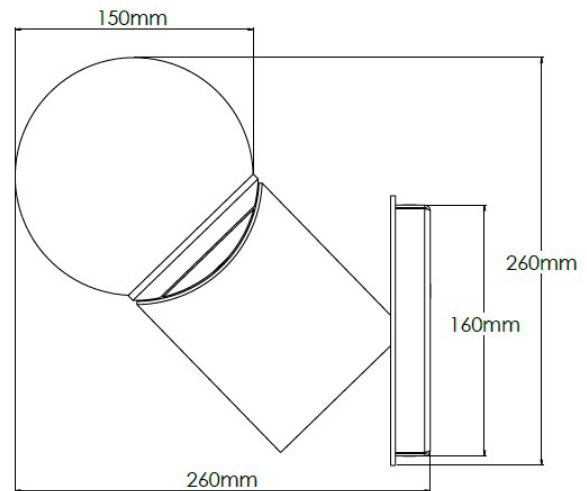

## Product Description

Metal wall light with polished brass detailing and opal glass shade

## Technical Specification

<b>MATERIAL</b>	Mild Steel / Brass / Glass	<b>IP Rating</b>	IP20
<b>FINISH</b>	RAL7021 BlackGrey	<b>HEIGHT</b>	260mm
<b>LAMPHOLDER TYPE</b>	E27 x 1	<b>WIDTH</b>	150mm
<b>RECOMMENDED LAMP</b>	Golfball	<b>DEPTH/PROJECTION</b>	265mm
<b>MAX WATTAGE</b>	4W	<b>BACK/CEILING PLATE</b>	160x65mm
<b>CERTIFICATIONS</b>	UKCA CE, UL	<b>BASE DIAMETER</b>	N/A
<b>DIMMABLE</b>	Mains - If lamps are compatible	<b>WEIGHT</b>	4kg
<b>CLASS I / II / III</b>	Class I	<b>SHADE MATERIAL</b>	Glass