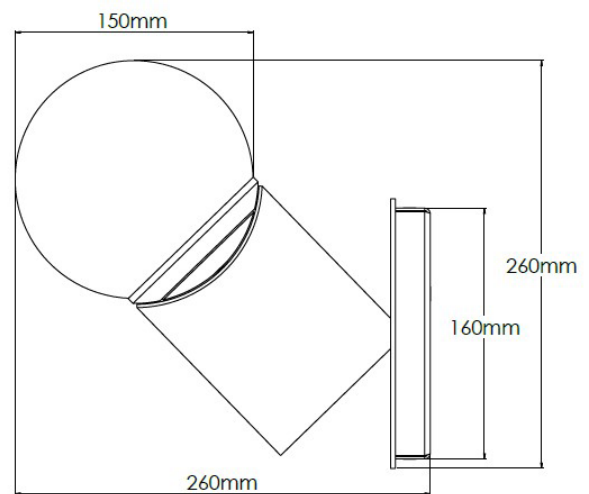

## Product Description

Metal wall light with polished brass detailing and opal glass shade

## Technical Specification

<b>MATERIAL</b>	Mild Steel / Brass / Glass	<b>IP Rating</b>	IP20
<b>FINISH</b>	RAL7021 BlackGrey	<b>HEIGHT</b>	260mm
<b>LAMPHOLDER TYPE</b>	E27 x 1	<b>WIDTH</b>	150mm
<b>RECOMMENDED LAMP</b>	Golfball	<b>DEPTH/PROJECTION</b>	265mm
<b>MAX WATTAGE</b>	4W	<b>BACK/CEILING PLATE</b>	160x65mm
<b>CERTIFICATIONS</b>	UKCA CE	<b>BASE DIAMETER</b>	N/A
<b>DIMMABLE</b>	Mains - If lamps are compatible	<b>WEIGHT</b>	4kg
<b>CLASS I / II / III</b>	Class I	<b>SHADE MATERIAL</b>	Glass