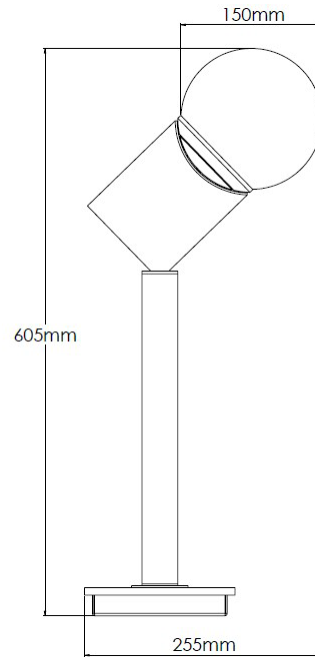

Product Description

Metal table lamp with polished brass detailing and opal glass shade

Technical Specification

MATERIAL	Mild Steel / Brass / Glass	IP Rating	IP20
FINISH	RAL7021 BlackGrey	HEIGHT	605mm
LAMPHOLDER TYPE	E27 x 1	WIDTH	150mm
RECOMMENDED LAMP	Golfball	DEPTH/PROJECTION	255mm
MAX WATTAGE	4W	BACK/CEILING PLATE	N/A
CERTIFICATIONS	UKCA CE,UL	BASE DIAMETER	145x105mm
DIMMABLE	Mains - If lamps are compatible	WEIGHT	5kg
CLASS I / II / III	Class I	SHADE MATERIAL	Glass