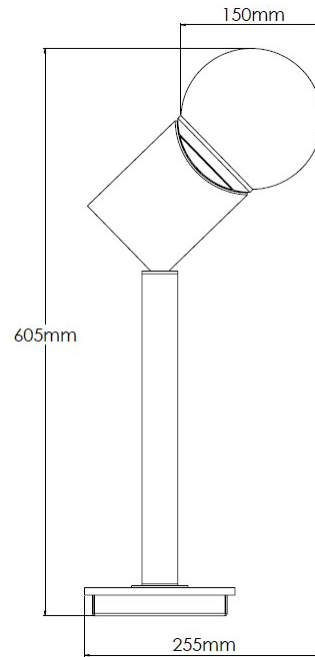

## Product Description

Metal table lamp with polished brass detailing and opal glass shade

## Technical Specification

<b>MATERIAL</b>	Mild Steel / Brass / Glass	<b>IP Rating</b>	IP20
<b>FINISH</b>	RAL7021 BlackGrey	<b>HEIGHT</b>	605mm
<b>LAMPHOLDER TYPE</b>	E27 x 1	<b>WIDTH</b>	150mm
<b>RECOMMENDED LAMP</b>	Golfball	<b>DEPTH/PROJECTION</b>	255mm
<b>MAX WATTAGE</b>	4W	<b>BACK/CEILING PLATE</b>	N/A
<b>CERTIFICATIONS</b>	UKCA CE	<b>BASE DIAMETER</b>	145x105mm
<b>DIMMABLE</b>	Mains - If lamps are compatible	<b>WEIGHT</b>	5kg
<b>CLASS I / II / III</b>	Class I	<b>SHADE MATERIAL</b>	Glass