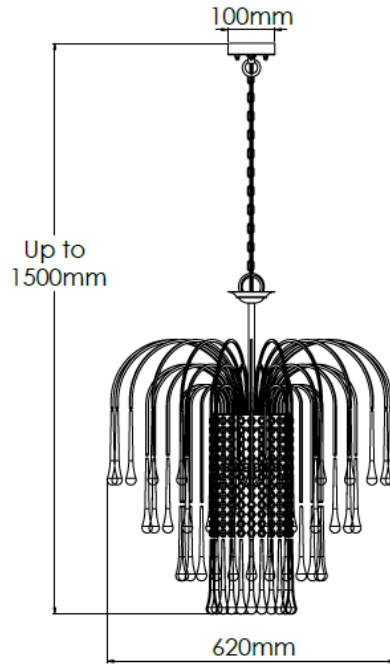

Product Description

Georgian brass chandelier with clear and alexandrite crystals

Technical Specification

MATERIAL	Brass / Steel / Crystals	IP Rating	IP20
FINISH	Georgian Brass M6/GBR	HEIGHT	1500mm
LAMPHOLDER TYPE	SES x 3	WIDTH	620mm
RECOMMENDED LAMP	Candle	DEPTH/PROJECTION	620mm
MAX WATTAGE	24W	BACK/CEILING PLATE	100mm
CERTIFICATIONS	UKCA CE	BASE DIAMETER	N/A
DIMMABLE	Mains - If lamps are compatible	WEIGHT	25kg
CLASS I / II / III	Class I	SHADE MATERIAL	N/A

Product Description

Georgian brass chandelier with clear and amber crystals

Technical Specification

MATERIAL	Brass / Steel / Crystals	IP Rating	IP20
FINISH	Georgian Brass M6/GBR	HEIGHT	1500mm
LAMPHOLDER TYPE	SES x 3	WIDTH	620mm
RECOMMENDED LAMP	Candle	DEPTH/PROJECTION	620mm
MAX WATTAGE	24W	BACK/CEILING PLATE	100mm
CERTIFICATIONS	UKCA CE	BASE DIAMETER	N/A
DIMMABLE	Mains - If lamps are compatible	WEIGHT	25kg
CLASS I / II / III	Class I	SHADE MATERIAL	N/A

Product Description

Georgian brass chandelier with clear crystals

Technical Specification

MATERIAL	Brass / Steel / Crystals	IP Rating	IP20
FINISH	Georgian Brass M6/GBR	HEIGHT	1500mm
LAMPHOLDER TYPE	SES x 3	WIDTH	620mm
RECOMMENDED LAMP	Candle	DEPTH/PROJECTION	620mm
MAX WATTAGE	24W	BACK/CEILING PLATE	100mm
CERTIFICATIONS	UKCA CE	BASE DIAMETER	N/A
DIMMABLE	Mains - If lamps are compatible	WEIGHT	25kg
CLASS I / II / III	Class I	SHADE MATERIAL	N/A