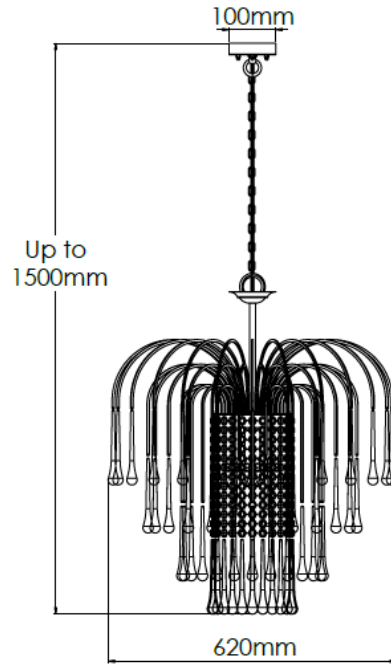

Product Description

Georgian brass chandelier with clear and alexandrite crystals

Technical Specification

MATERIAL	Brass / Steel / Crystals	IP Rating	IP20
FINISH	Georgian Brass M6/GBR	HEIGHT	1500mm
LAMPHOLDER TYPE	SES x 3	WIDTH	620mm
RECOMMENDED LAMP	Candle	DEPTH/PROJECTION	620mm
MAX WATTAGE	24W	BACK/CEILING PLATE	100mm
CERTIFICATIONS	UKCA CE	BASE DIAMETER	N/A
DIMMABLE	Mains - If lamps are compatible	WEIGHT	25kg
CLASS I / II / III	Class I	SHADE MATERIAL	N/A

Product Description

Georgian brass chandelier with clear and amber crystals

Technical Specification

MATERIAL	Brass / Steel / Crystals	IP Rating	IP20
FINISH	Georgian Brass M6/GBR	HEIGHT	1500mm
LAMPHOLDER TYPE	SES x 3	WIDTH	620mm
RECOMMENDED LAMP	Candle	DEPTH/PROJECTION	620mm
MAX WATTAGE	24W	BACK/CEILING PLATE	100mm
CERTIFICATIONS	UKCA CE	BASE DIAMETER	N/A
DIMMABLE	Mains - If lamps are compatible	WEIGHT	25kg
CLASS I / II / III	Class I	SHADE MATERIAL	N/A

Product Description

Georgian brass chandelier with clear crystals

Technical Specification

MATERIAL	Brass / Steel / Crystals	IP Rating	IP20
FINISH	Georgian Brass M6/GBR	HEIGHT	1500mm
LAMPHOLDER TYPE	SES x 3	WIDTH	620mm
RECOMMENDED LAMP	Candle	DEPTH/PROJECTION	620mm
MAX WATTAGE	24W	BACK/CEILING PLATE	100mm
CERTIFICATIONS	UKCA CE	BASE DIAMETER	N/A
DIMMABLE	Mains - If lamps are compatible	WEIGHT	25kg
CLASS I / II / III	Class I	SHADE MATERIAL	N/A