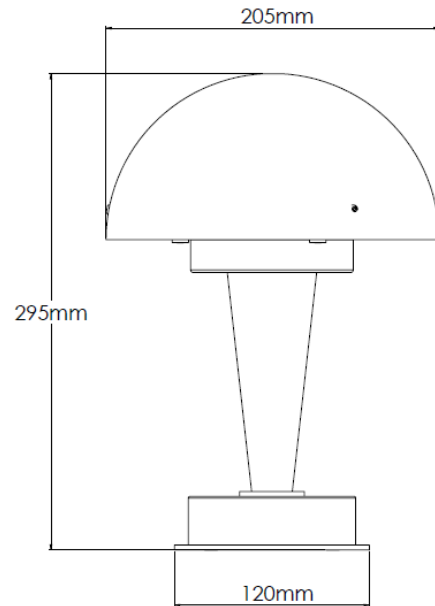

## Technical Specification

<b>MATERIAL</b>	Brass / Alabaster	<b>IP Rating</b>	IP44
<b>FINISH</b>	Old English Light M6/OEBL	<b>HEIGHT</b>	295mm
<b>LAMPHOLDER TYPE</b>	Rechargeable	<b>WIDTH</b>	205mm
<b>RECOMMENDED LAMP</b>	Smart Lamp SC5482	<b>DEPTH/PROJECTION</b>	205mm
<b>MAX WATTAGE</b>	N/A	<b>BACK/CEILING PLATE</b>	N/A
<b>CERTIFICATIONS</b>	UKCA CE	<b>BASE DIAMETER</b>	120mm
<b>DIMMABLE</b>	N/A	<b>WEIGHT</b>	3kg
<b>CLASS I / II / III</b>	N/A	<b>SHADE MATERIAL</b>	Metal