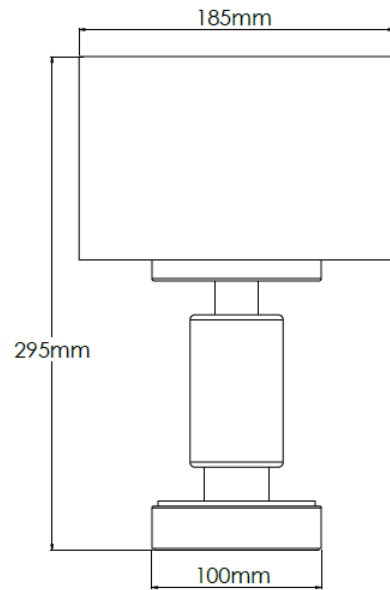

Product Description

Old English Dark rechargeable lamp with 6" Flint shade

Technical Specification

MATERIAL	Brass / Alabaster	IP Rating	IP20
FINISH	Old English Dark M6/OEBD	HEIGHT	290mm
LAMPHOLDER TYPE	Rechargeable	WIDTH	155mm
RECOMMENDED LAMP	Smart Lamp SC5482	DEPTH/PROJECTION	155mm
MAX WATTAGE	N/A	BACK/CEILING PLATE	N/A
CERTIFICATIONS	UKCA CE	BASE DIAMETER	100mm
DIMMABLE	N/A	WEIGHT	3kg
CLASS I / II / III	N/A	SHADE MATERIAL	Fabric

Product Description

Old English Dark rechargeable lamp with 7" Flint shade

Technical Specification

MATERIAL	Brass / Alabaster	IP Rating	IP20
FINISH	Old English Dark M6/OEBD	HEIGHT	295mm
LAMPHOLDER TYPE	Rechargeable	WIDTH	185mm
RECOMMENDED LAMP	Smart Lamp SC5482	DEPTH/PROJECTION	185mm
MAX WATTAGE	N/A	BACK/CEILING PLATE	N/A
CERTIFICATIONS	UKCA CE	BASE DIAMETER	100mm
DIMMABLE	N/A	WEIGHT	3kg
CLASS I / II / III	N/A	SHADE MATERIAL	Fabric

Product Description

Old English Dark rechargeable lamp with 6" Oatmeal Linen shade

Technical Specification

MATERIAL	Brass / Alabaster	IP Rating	IP20
FINISH	Old English Dark M6/OEBD	HEIGHT	290mm
LAMPHOLDER TYPE	Rechargeable	WIDTH	155mm
RECOMMENDED LAMP	Smart Lamp SC5482	DEPTH/PROJECTION	155mm
MAX WATTAGE	N/A	BACK/CEILING PLATE	N/A
CERTIFICATIONS	UKCA CE	BASE DIAMETER	100mm
DIMMABLE	N/A	WEIGHT	3kg
CLASS I / II / III	N/A	SHADE MATERIAL	Fabric

Product Description

Old English Dark rechargeable lamp with 7" Oatmeal Linen shade

Technical Specification

MATERIAL	Brass / Alabaster	IP Rating	IP20
FINISH	Old English Dark M6/OEBD	HEIGHT	295mm
LAMPHOLDER TYPE	Rechargeable	WIDTH	185mm
RECOMMENDED LAMP	Smart Lamp SC5482	DEPTH/PROJECTION	185mm
MAX WATTAGE	N/A	BACK/CEILING PLATE	N/A
CERTIFICATIONS	UKCA CE	BASE DIAMETER	100mm
DIMMABLE	N/A	WEIGHT	3kg
CLASS I / II / III	N/A	SHADE MATERIAL	Fabric