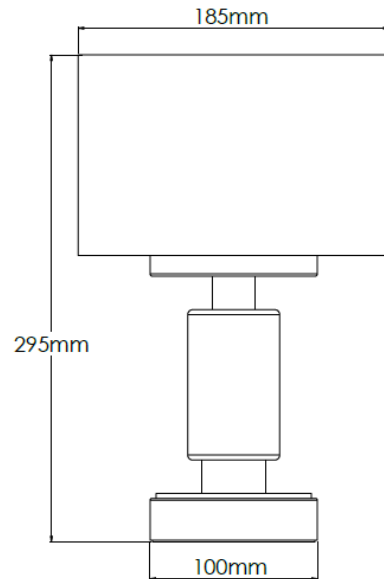

Product Description

Old English Dark rechargeable lamp with 6" Flint shade

Technical Specification

MATERIAL	Brass / Alabaster	IP Rating	IP20
FINISH	Old English Dark M6/OEBD	HEIGHT	290mm
LAMPHOLDER TYPE	Rechargeable	WIDTH	155mm
RECOMMENDED LAMP	Smart Lamp SC5482	DEPTH/PROJECTION	155mm
MAX WATTAGE	N/A	BACK/CEILING PLATE	N/A
CERTIFICATIONS	UKCA CE	BASE DIAMETER	100mm
DIMMABLE	N/A	WEIGHT	3kg
CLASS I / II / III	N/A	SHADE MATERIAL	Fabric

Product Description

Old English Dark rechargeable lamp with 7" Flint shade

Technical Specification

MATERIAL	Brass / Alabaster	IP Rating	IP20
FINISH	Old English Dark M6/OEBD	HEIGHT	295mm
LAMPHOLDER TYPE	Rechargeable	WIDTH	185mm
RECOMMENDED LAMP	Smart Lamp SC5482	DEPTH/PROJECTION	185mm
MAX WATTAGE	N/A	BACK/CEILING PLATE	N/A
CERTIFICATIONS	UKCA CE	BASE DIAMETER	100mm
DIMMABLE	N/A	WEIGHT	3kg
CLASS I / II / III	N/A	SHADE MATERIAL	Fabric

Product Description

Old English Dark rechargeable lamp with 6" Oatmeal Linen shade

Technical Specification

MATERIAL	Brass / Alabaster	IP Rating	IP20
FINISH	Old English Dark M6/OEBD	HEIGHT	290mm
LAMPHOLDER TYPE	Rechargeable	WIDTH	155mm
RECOMMENDED LAMP	Smart Lamp SC5482	DEPTH/PROJECTION	155mm
MAX WATTAGE	N/A	BACK/CEILING PLATE	N/A
CERTIFICATIONS	UKCA CE	BASE DIAMETER	100mm
DIMMABLE	N/A	WEIGHT	3kg
CLASS I / II / III	N/A	SHADE MATERIAL	Fabric

Product Description

Old English Dark rechargeable lamp with 7" Oatmeal Linen shade

Technical Specification

MATERIAL	Brass / Alabaster	IP Rating	IP20
FINISH	Old English Dark M6/OEBD	HEIGHT	295mm
LAMPHOLDER TYPE	Rechargeable	WIDTH	185mm
RECOMMENDED LAMP	Smart Lamp SC5482	DEPTH/PROJECTION	185mm
MAX WATTAGE	N/A	BACK/CEILING PLATE	N/A
CERTIFICATIONS	UKCA CE	BASE DIAMETER	100mm
DIMMABLE	N/A	WEIGHT	3kg
CLASS I / II / III	N/A	SHADE MATERIAL	Fabric