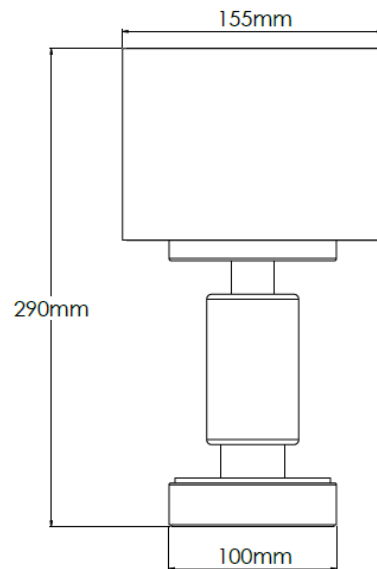

Product Description

Old English Dark rechargeable lamp with 6" Flint shade

Technical Specification

MATERIAL	Brass / Alabaster	IP Rating	IP20
FINISH	Old English Dark M6/OEBD	HEIGHT	290mm
LAMPHOLDER TYPE	Rechargeable	WIDTH	155mm
RECOMMENDED LAMP	Smart Lamp SC5482	DEPTH/PROJECTION	155mm
MAX WATTAGE	N/A	BACK/CEILING PLATE	N/A
CERTIFICATIONS	UKCA CE	BASE DIAMETER	100mm
DIMMABLE	N/A	WEIGHT	3kg
CLASS I / II / III	N/A	SHADE MATERIAL	Fabric

Product Description

Old English Dark rechargeable lamp with 7" Flint shade

Technical Specification

MATERIAL	Brass / Alabaster	IP Rating	IP20
FINISH	Old English Dark M6/OEBD	HEIGHT	295mm
LAMPHOLDER TYPE	Rechargeable	WIDTH	185mm
RECOMMENDED LAMP	Smart Lamp SC5482	DEPTH/PROJECTION	185mm
MAX WATTAGE	N/A	BACK/CEILING PLATE	N/A
CERTIFICATIONS	UKCA CE	BASE DIAMETER	100mm
DIMMABLE	N/A	WEIGHT	3kg
CLASS I / II / III	N/A	SHADE MATERIAL	Fabric

Product Description

Old English Dark rechargeable lamp with 6" Oatmeal Linen shade

Technical Specification

MATERIAL	Brass / Alabaster	IP Rating	IP20
FINISH	Old English Dark M6/OEBD	HEIGHT	290mm
LAMPHOLDER TYPE	Rechargeable	WIDTH	155mm
RECOMMENDED LAMP	Smart Lamp SC5482	DEPTH/PROJECTION	155mm
MAX WATTAGE	N/A	BACK/CEILING PLATE	N/A
CERTIFICATIONS	UKCA CE	BASE DIAMETER	100mm
DIMMABLE	N/A	WEIGHT	3kg
CLASS I / II / III	N/A	SHADE MATERIAL	Fabric

Product Description

Old English Dark rechargeable lamp with 7" Oatmeal Linen shade

Technical Specification

MATERIAL	Brass / Alabaster	IP Rating	IP20
FINISH	Old English Dark M6/OEBD	HEIGHT	295mm
LAMPHOLDER TYPE	Rechargeable	WIDTH	185mm
RECOMMENDED LAMP	Smart Lamp SC5482	DEPTH/PROJECTION	185mm
MAX WATTAGE	N/A	BACK/CEILING PLATE	N/A
CERTIFICATIONS	UKCA CE	BASE DIAMETER	100mm
DIMMABLE	N/A	WEIGHT	3kg
CLASS I / II / III	N/A	SHADE MATERIAL	Fabric