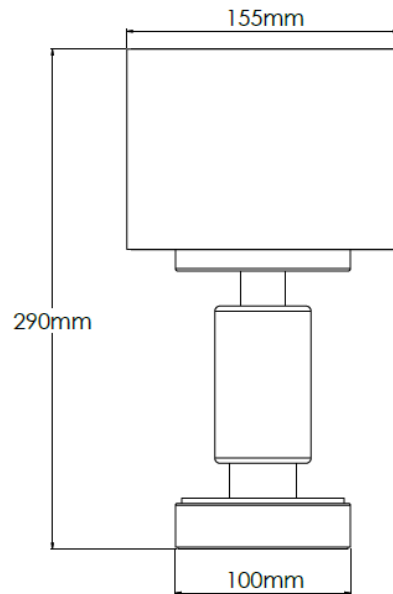

Product Description

Old English Dark rechargeable lamp with 6" Flint shade

Technical Specification

MATERIAL	Brass / Alabaster	IP Rating	IP20
FINISH	Old English Dark M6/OEBD	HEIGHT	290mm
LAMPHOLDER TYPE	Rechargeable	WIDTH	155mm
RECOMMENDED LAMP	Smart Lamp SC5482	DEPTH/PROJECTION	155mm
MAX WATTAGE	N/A	BACK/CEILING PLATE	N/A
CERTIFICATIONS	UKCA CE	BASE DIAMETER	100mm
DIMMABLE	N/A	WEIGHT	3kg
CLASS I / II / III	N/A	SHADE MATERIAL	Fabric

Product Description

Old English Dark rechargeable lamp with 7" Flint shade

Technical Specification

MATERIAL	Brass / Alabaster	IP Rating	IP20
FINISH	Old English Dark M6/OEBD	HEIGHT	295mm
LAMPHOLDER TYPE	Rechargeable	WIDTH	185mm
RECOMMENDED LAMP	Smart Lamp SC5482	DEPTH/PROJECTION	185mm
MAX WATTAGE	N/A	BACK/CEILING PLATE	N/A
CERTIFICATIONS	UKCA CE	BASE DIAMETER	100mm
DIMMABLE	N/A	WEIGHT	3kg
CLASS I / II / III	N/A	SHADE MATERIAL	Fabric

Product Description

Old English Dark rechargeable lamp with 6" Oatmeal Linen shade

Technical Specification

MATERIAL	Brass / Alabaster	IP Rating	IP20
FINISH	Old English Dark M6/OEBD	HEIGHT	290mm
LAMPHOLDER TYPE	Rechargeable	WIDTH	155mm
RECOMMENDED LAMP	Smart Lamp SC5482	DEPTH/PROJECTION	155mm
MAX WATTAGE	N/A	BACK/CEILING PLATE	N/A
CERTIFICATIONS	UKCA CE	BASE DIAMETER	100mm
DIMMABLE	N/A	WEIGHT	3kg
CLASS I / II / III	N/A	SHADE MATERIAL	Fabric

Product Description

Old English Dark rechargeable lamp with 7" Oatmeal Linen shade

Technical Specification

MATERIAL	Brass / Alabaster	IP Rating	IP20
FINISH	Old English Dark M6/OEBD	HEIGHT	295mm
LAMPHOLDER TYPE	Rechargeable	WIDTH	185mm
RECOMMENDED LAMP	Smart Lamp SC5482	DEPTH/PROJECTION	185mm
MAX WATTAGE	N/A	BACK/CEILING PLATE	N/A
CERTIFICATIONS	UKCA CE	BASE DIAMETER	100mm
DIMMABLE	N/A	WEIGHT	3kg
CLASS I / II / III	N/A	SHADE MATERIAL	Fabric