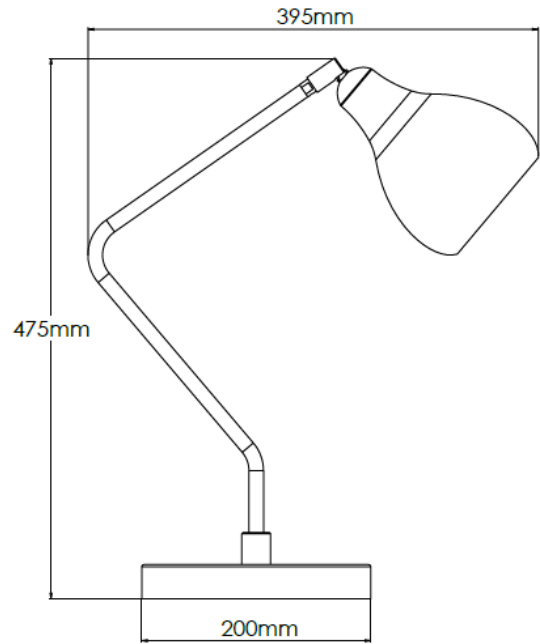

## Product Description

Brass table lamp with marble base and white powder-coated shade

## Technical Specification

<b>MATERIAL</b>	Brass / Aluminium / Marble	<b>IP Rating</b>	IP20
<b>FINISH</b>	RAL9010	<b>HEIGHT</b>	475mm
<b>LAMPHOLDER TYPE</b>	SES x 1	<b>WIDTH</b>	200mm
<b>RECOMMENDED LAMP</b>	Candle	<b>DEPTH/PROJECTION</b>	395mm
<b>MAX WATTAGE</b>	8W	<b>BACK/CEILING PLATE</b>	N/A
<b>CERTIFICATIONS</b>	UKCA CE, UL	<b>BASE DIAMETER</b>	200mm
<b>DIMMABLE</b>	Mains - If lamps are compatible	<b>WEIGHT</b>	5kg
<b>CLASS I / II / III</b>	Class I	<b>SHADE MATERIAL</b>	Metal