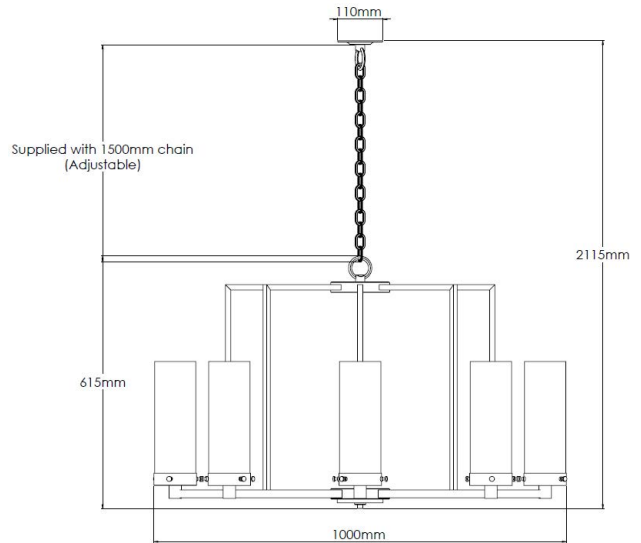

Product Description

8-arm reeded clear glass tube pendant with dark antique metalwork

Technical Specification

MATERIAL	Mild Steel / Glass	IP Rating	IP20
FINISH	Dark Antique P2/DAQ	HEIGHT	2115mm
LAMPHOLDER TYPE	E27	WIDTH	1000mm
RECOMMENDED LAMP	T20 (mini tube filament)	DEPTH/PROJECTION	1000mm
MAX WATTAGE	64W	BACK/CEILING PLATE	110mm
CERTIFICATIONS	UKCA CE, UL	BASE DIAMETER	N/A
DIMMABLE	Mains - If lamps are compatible	WEIGHT	15kg
CLASS I / II / III	Class I	SHADE MATERIAL	Glass