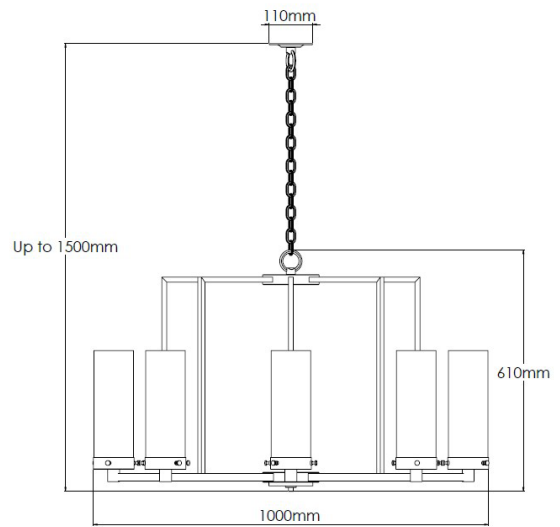

Product Description

8-arm reeded clear glass tube pendant with dark antique metalwork

Technical Specification

MATERIAL	Mild Steel / Glass	IP Rating	IP20
FINISH	Dark Antique P2/DAQ	HEIGHT	610mm (body only)
LAMPHOLDER TYPE	E27	WIDTH	1000mm
RECOMMENDED LAMP	T20 (mini tube filament)	DEPTH/PROJECTION	1000mm
MAX WATTAGE	64W	BACK/CEILING PLATE	110mm
CERTIFICATIONS	UKCA CE	BASE DIAMETER	N/A
DIMMABLE	Mains - If lamps are compatible	WEIGHT	15kg
CLASS I / II / III	Class I	SHADE MATERIAL	Glass