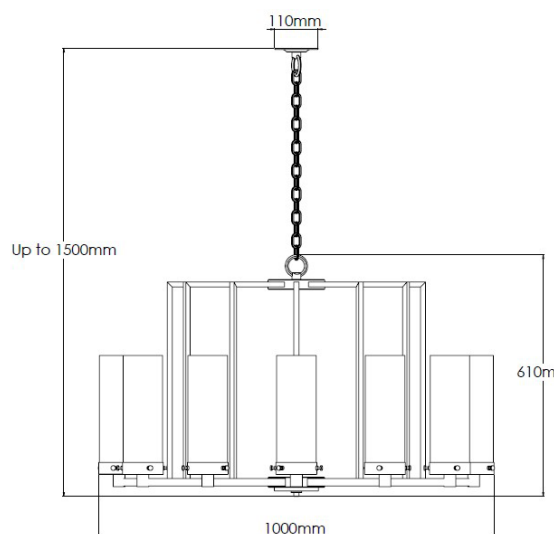

## Product Description

12-arm reeded clear glass tube pendant with dark antique metalwork

## Technical Specification

<b>MATERIAL</b>	Mild Steel / Glass	<b>IP Rating</b>	IP20
<b>FINISH</b>	Dark Antique P2/DAQ	<b>HEIGHT</b>	610mm (body only)
<b>LAMPHOLDER TYPE</b>	E27	<b>WIDTH</b>	1000mm
<b>RECOMMENDED LAMP</b>	T20 (mini tube filament)	<b>DEPTH/PROJECTION</b>	1000mm
<b>MAX WATTAGE</b>	96W	<b>BACK/CEILING PLATE</b>	110mm
<b>CERTIFICATIONS</b>	UKCA CE	<b>BASE DIAMETER</b>	N/A
<b>DIMMABLE</b>	Mains - If lamps are compatible	<b>WEIGHT</b>	21kg
<b>CLASS I / II / III</b>	Class I	<b>SHADE MATERIAL</b>	Glass