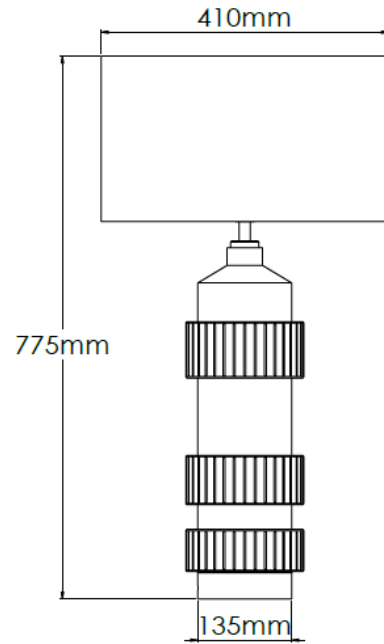

## Product Description

Bornite ceramic table lamp with pearl grey fabric shade

## Technical Specification

<b>MATERIAL</b>	Ceramic / Brass	<b>IP Rating</b>	IP20
<b>FINISH</b>	Bornite	<b>HEIGHT</b>	775mm
<b>LAMPHOLDER TYPE</b>	E27 x 1	<b>WIDTH</b>	410mm
<b>RECOMMENDED LAMP</b>	GLS	<b>DEPTH/PROJECTION</b>	410mm
<b>MAX WATTAGE</b>	12W	<b>BACK/CEILING PLATE</b>	N/A
<b>CERTIFICATIONS</b>	UKCA CE	<b>BASE DIAMETER</b>	135mm
<b>DIMMABLE</b>	Mains - If lamps are compatible	<b>WEIGHT</b>	10kg
<b>CLASS I / II / III</b>	Class I	<b>SHADE MATERIAL</b>	Fabric

## Technical Specification

<b>MATERIAL</b>	Ceramic / Brass	<b>IP Rating</b>	IP20
<b>FINISH</b>	Vulcanic	<b>HEIGHT</b>	775mm
<b>LAMPHOLDER TYPE</b>	E27 x 1	<b>WIDTH</b>	410mm
<b>RECOMMENDED LAMP</b>	GLS	<b>DEPTH/PROJECTION</b>	410mm
<b>MAX WATTAGE</b>	12W	<b>BACK/CEILING PLATE</b>	N/A
<b>CERTIFICATIONS</b>	UKCA CE	<b>BASE DIAMETER</b>	135mm
<b>DIMMABLE</b>	Mains - If lamps are compatible	<b>WEIGHT</b>	10kg
<b>CLASS I / II / III</b>	Class I	<b>SHADE MATERIAL</b>	Fabric