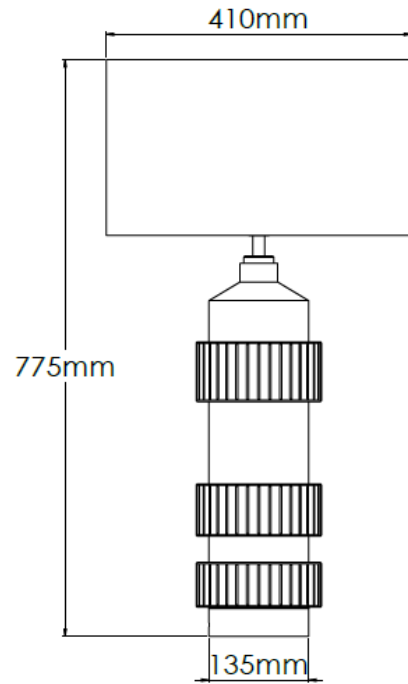

## Product Description

Bornite ceramic table lamp with pearl grey fabric shade

## Technical Specification

<b>MATERIAL</b>	Ceramic / Brass	<b>IP Rating</b>	IP20
<b>FINISH</b>	Bornite	<b>HEIGHT</b>	775mm
<b>LAMPHOLDER TYPE</b>	E27 x 1	<b>WIDTH</b>	410mm
<b>RECOMMENDED LAMP</b>	GLS	<b>DEPTH/PROJECTION</b>	410mm
<b>MAX WATTAGE</b>	12W	<b>BACK/CEILING PLATE</b>	N/A
<b>CERTIFICATIONS</b>	UKCA CE	<b>BASE DIAMETER</b>	135mm
<b>DIMMABLE</b>	Mains - If lamps are compatible	<b>WEIGHT</b>	10kg
<b>CLASS I / II / III</b>	Class I	<b>SHADE MATERIAL</b>	Fabric

## Technical Specification

<b>MATERIAL</b>	Ceramic / Brass	<b>IP Rating</b>	IP20
<b>FINISH</b>	Vulcanic	<b>HEIGHT</b>	775mm
<b>LAMPHOLDER TYPE</b>	E27 x 1	<b>WIDTH</b>	410mm
<b>RECOMMENDED LAMP</b>	GLS	<b>DEPTH/PROJECTION</b>	410mm
<b>MAX WATTAGE</b>	12W	<b>BACK/CEILING PLATE</b>	N/A
<b>CERTIFICATIONS</b>	UKCA CE	<b>BASE DIAMETER</b>	135mm
<b>DIMMABLE</b>	Mains - If lamps are compatible	<b>WEIGHT</b>	10kg
<b>CLASS I / II / III</b>	Class I	<b>SHADE MATERIAL</b>	Fabric